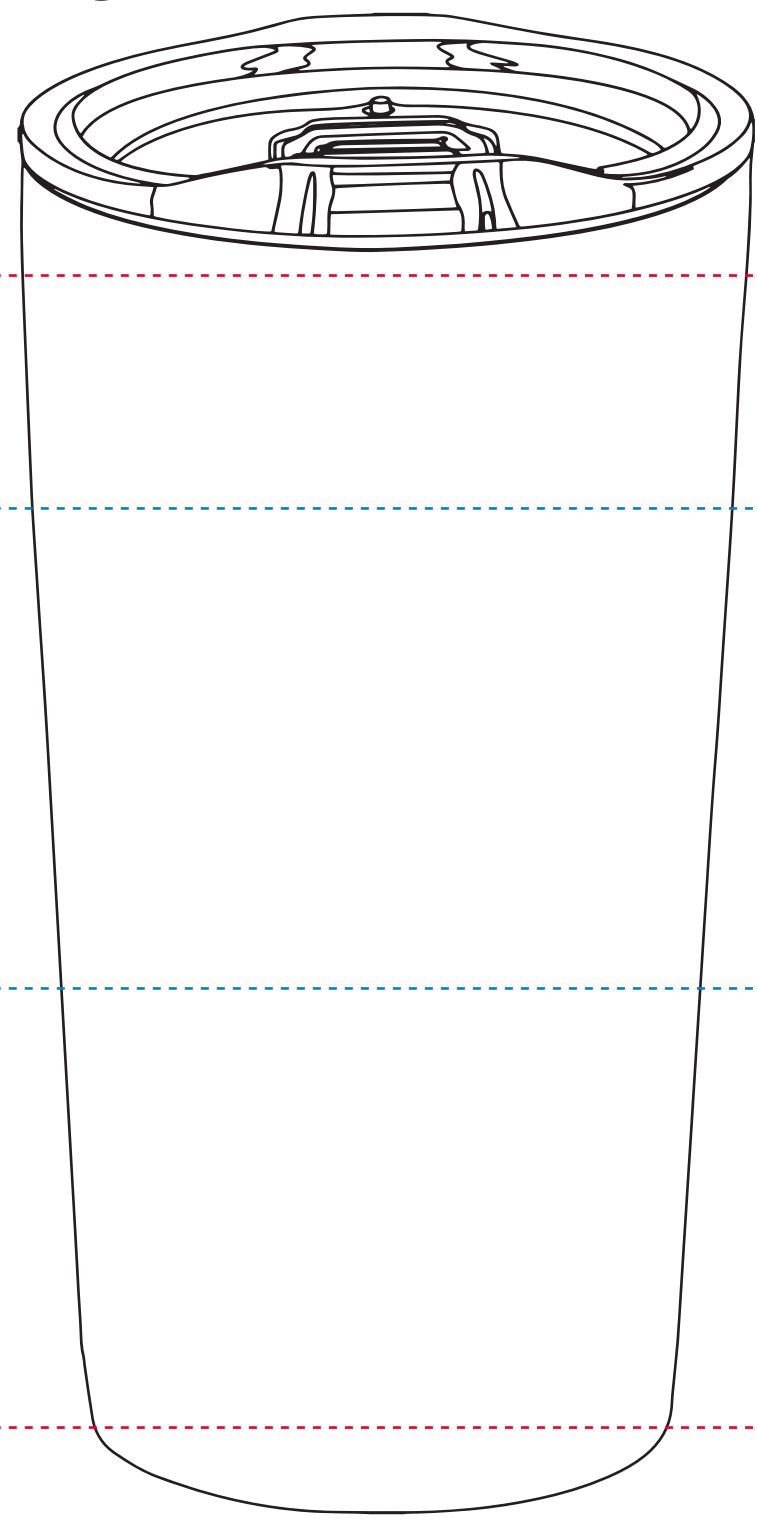

**Product Information**

**Product Name:** 20oz. Everest Stainless Steel Insulated Tumbler      **Item #** 4750  
**Imprint Area:** Digital Direct: Standard Wrap: 2 1/2"H x 9 1/2"W      Full Wrap: 6"H x 9 1/2"W

**PMS COLOR MATCHING NOT AVAILABLE FOR DIGITAL FULL COLOR**

<b>Minimum Line Thickness</b> 1 pts <b>Inverted 1.5 pts</b>	<b>Minimum Point Size</b> Aa Bb Cc Dd Ee Ff Gg Hh Ii Jj Kk Ll Mm Nn Oo Pp Qq Rr Ss ... 9 pts <b>Inverted 10 pts</b>	
<b>Font Style on small text size</b> Arial Regular or any light type font <small>Aa Bb Cc Dd Ee Ff Gg Hh Ii Jj Kk Ll Mm Nn Oo Pp Qq Rr Ss Tt Uu Vv Ww Xx Yy Zz</small>		
<b>BOLD</b> fonts tend to close the eye of the letters <small>Aa Bb Cc Dd Ee Ff Gg Hh Ii Jj Kk Ll Mm Nn Oo Pp Qq Rr Ss Tt Uu Vv Ww Xx Yy Zz</small>		
<b>Halftones</b> 	<b>Vibrant Color</b> 	<b>Number of Ink Colors Available</b> One Color Spot Max No Halftones Unless Printing Full Color - Digital Direct -

### Digital Direct Template

center line  
for side 1

center line  
for side 2