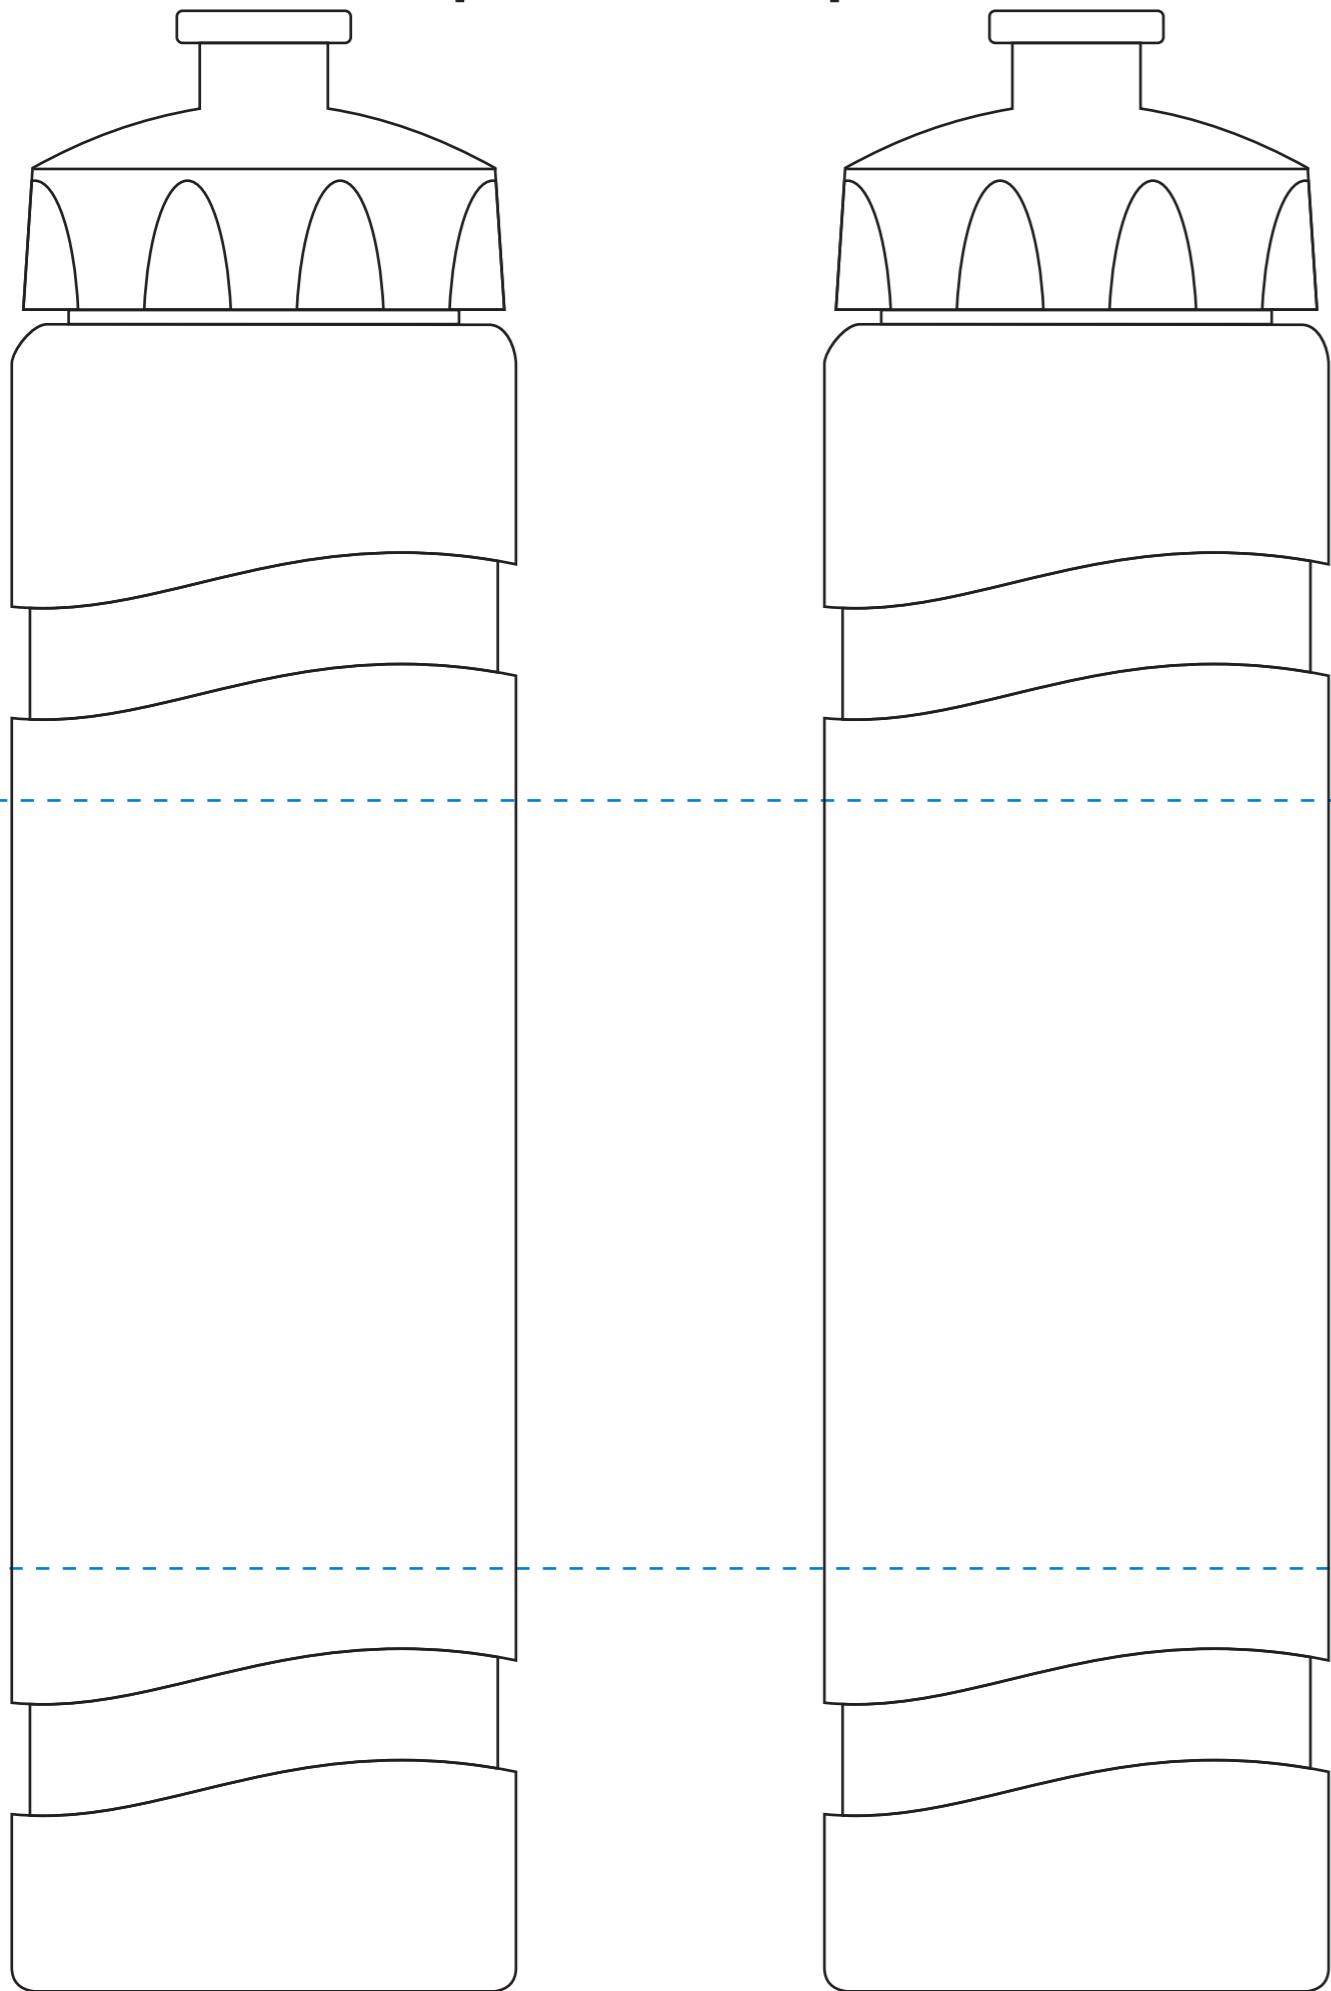

**Optional Flip Top**  
**Please replace lid if requested**

<b>Product Information</b>	<b>Product Name:</b> 24 oz. Polysure Jetstream Bottle	<b>Item #</b> 4435
	<b>Imprint Area:</b> Each Side: 4"H x 2 1/2"W    Wrap: 4"H x 7 1/2"W	

**Wrap Around Imprint**

**Front and Back Imprint**