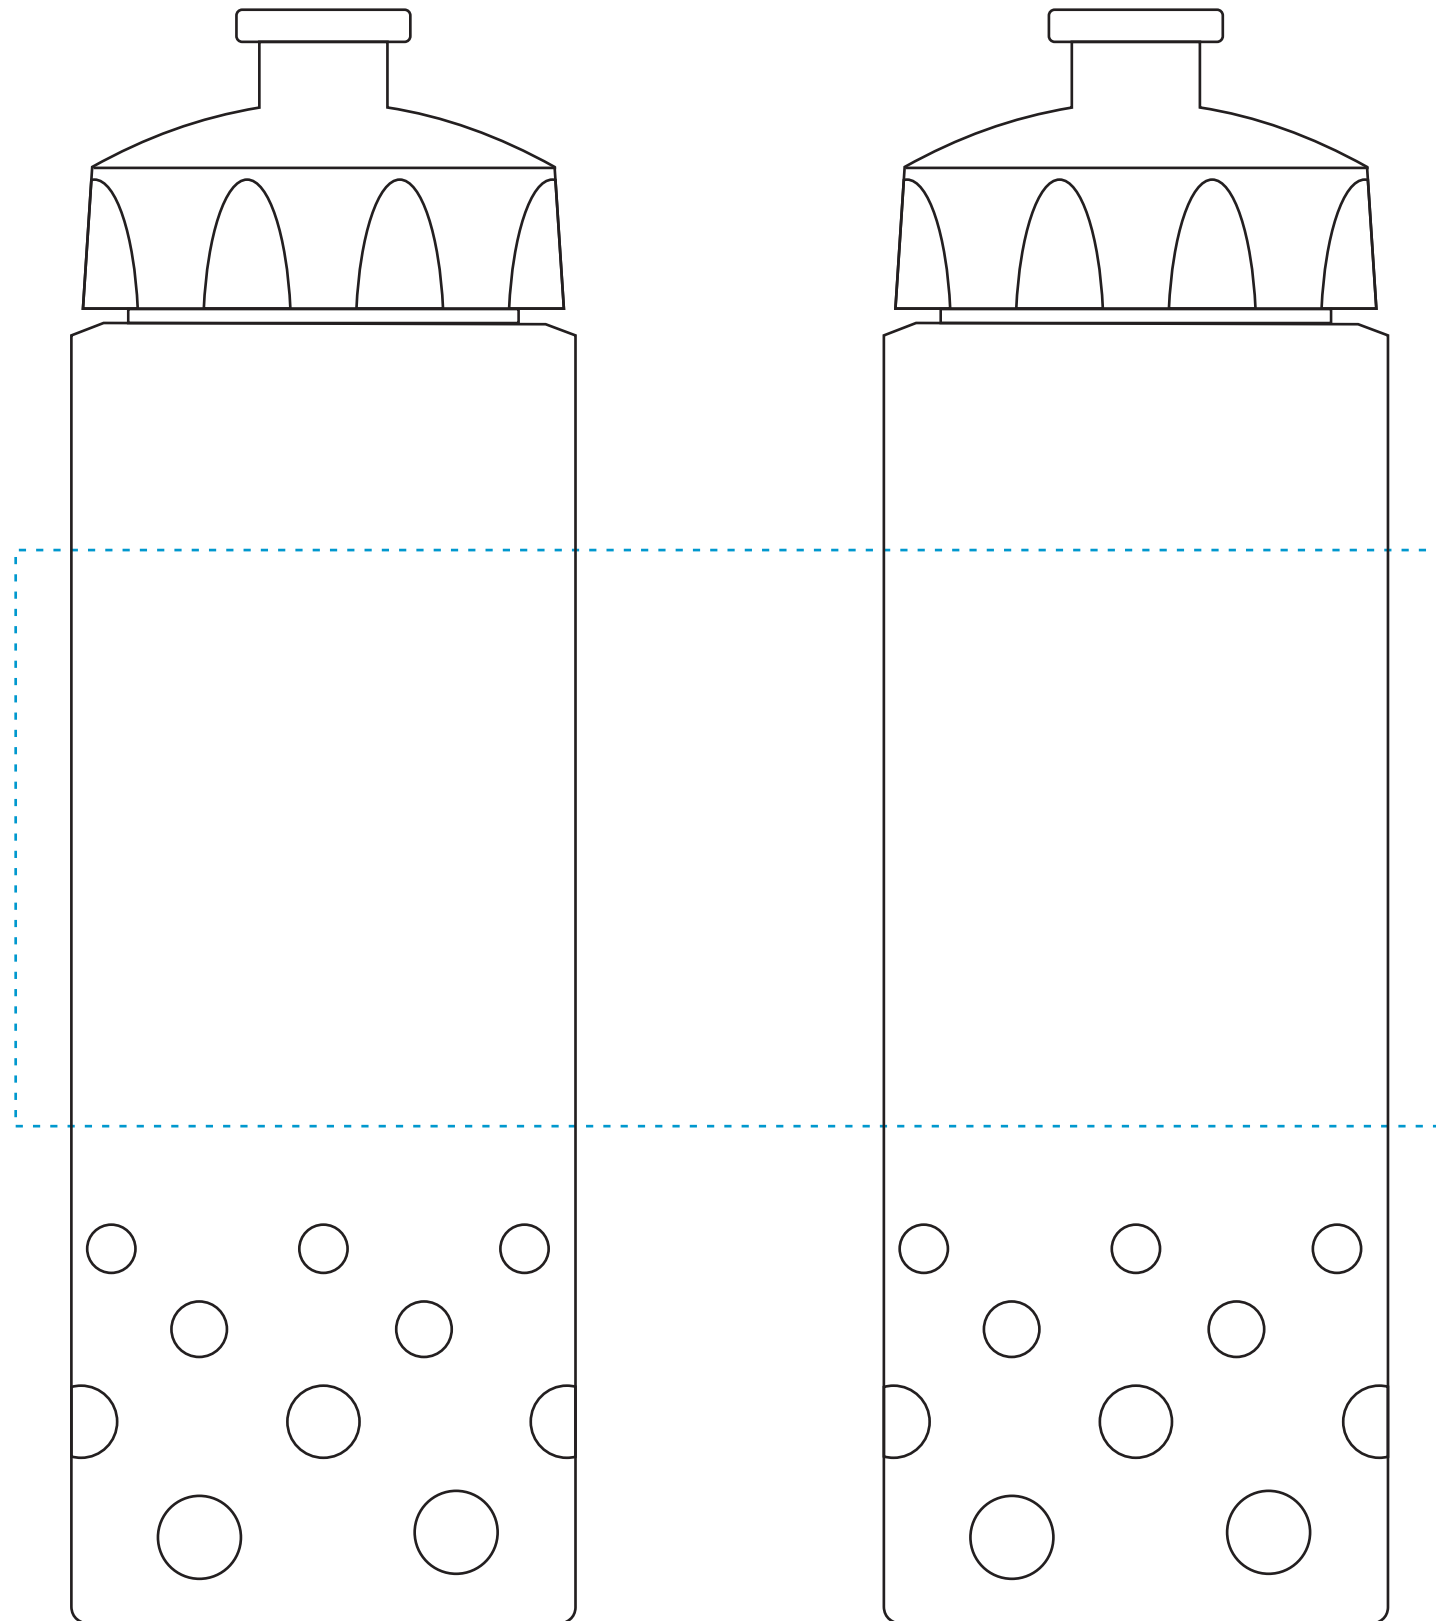

**Optional Flip Top**  
**Please replace lid if requested**

<b>Product Information</b>	<b>Product Name:</b> 16oz. PolySure Inspire Bottle	<b>Item #</b> 4416
	<b>Imprint Area:</b> Each Side: 3"H x 2½"W    Wrap: 3"H x 7½"W	

**Wrap Around Imprint**

**Front and Back Imprint**