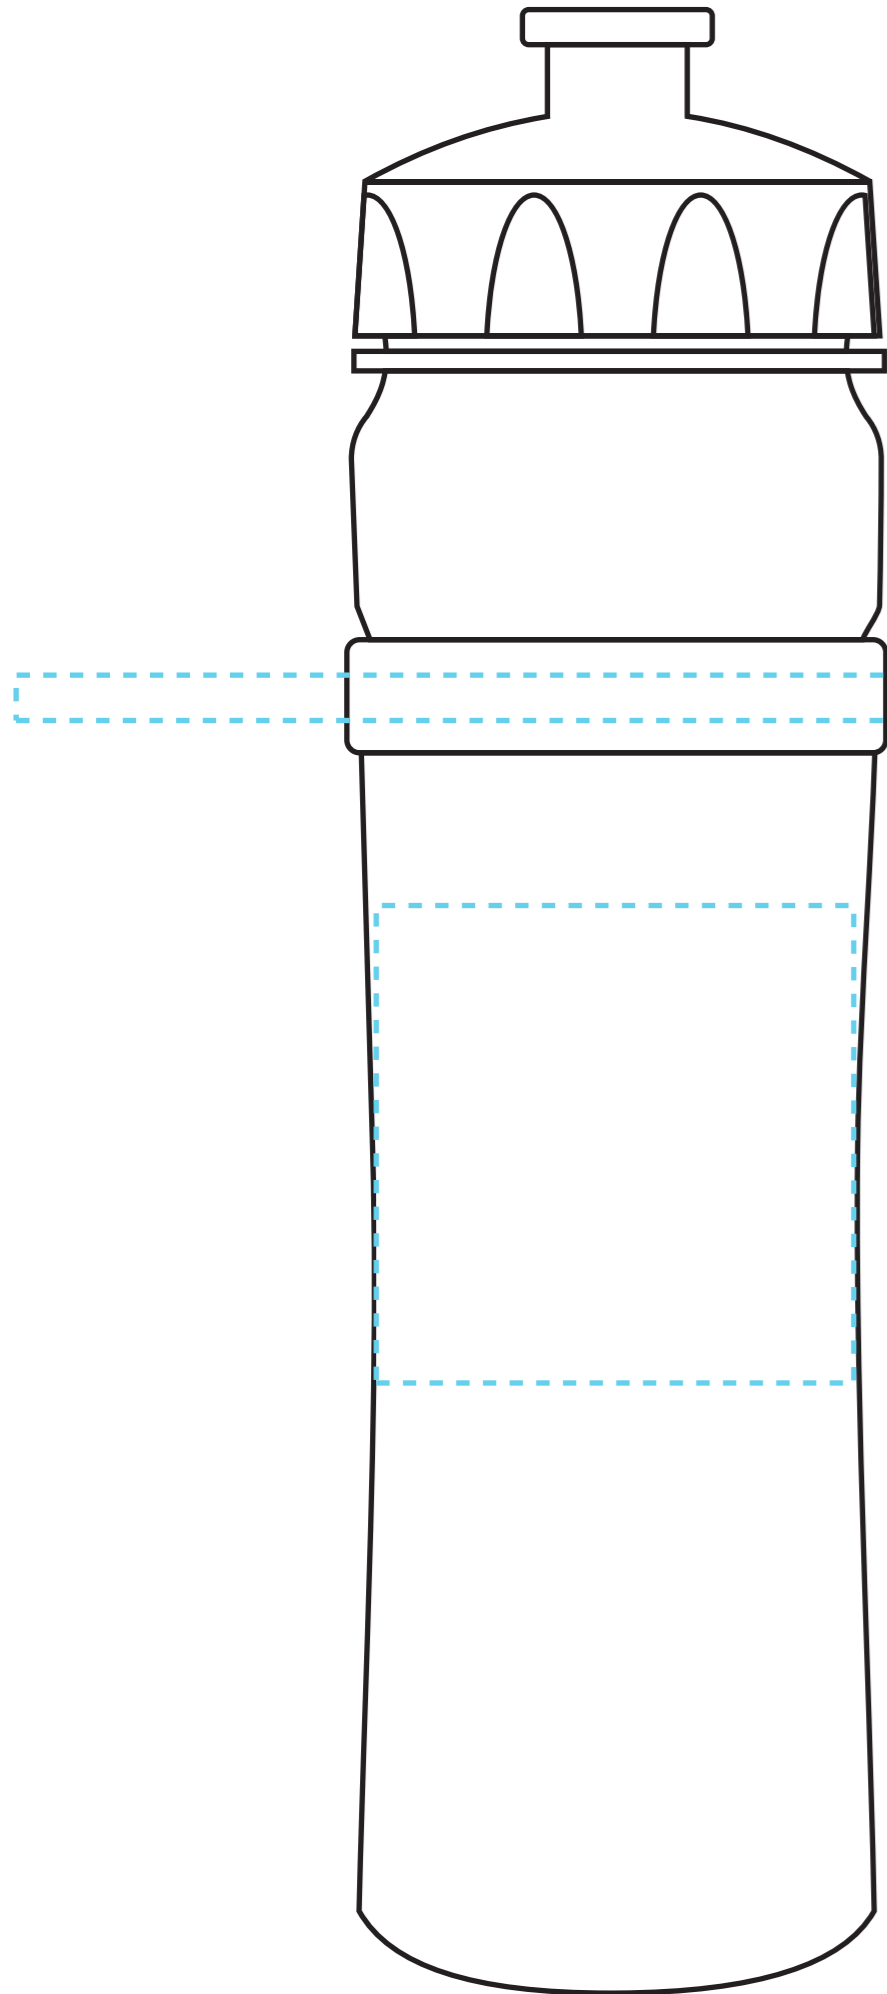

**Optional Flip Top**  
Please replace lid if requested

<b>Product Information</b>	<b>Product Name:</b> 22oz. Polysure Spirit Bottle	<b>Item #</b> 4350
	<b>Imprint Area:</b> Each Side: 2 1/2"H x 2 1/2"W    Wraparound: 2 1/2"H x 7"W    Ring: 1/4"H x 6 1/4"W	

**Front and Back Imprint**

**Wrap Around Imprint**