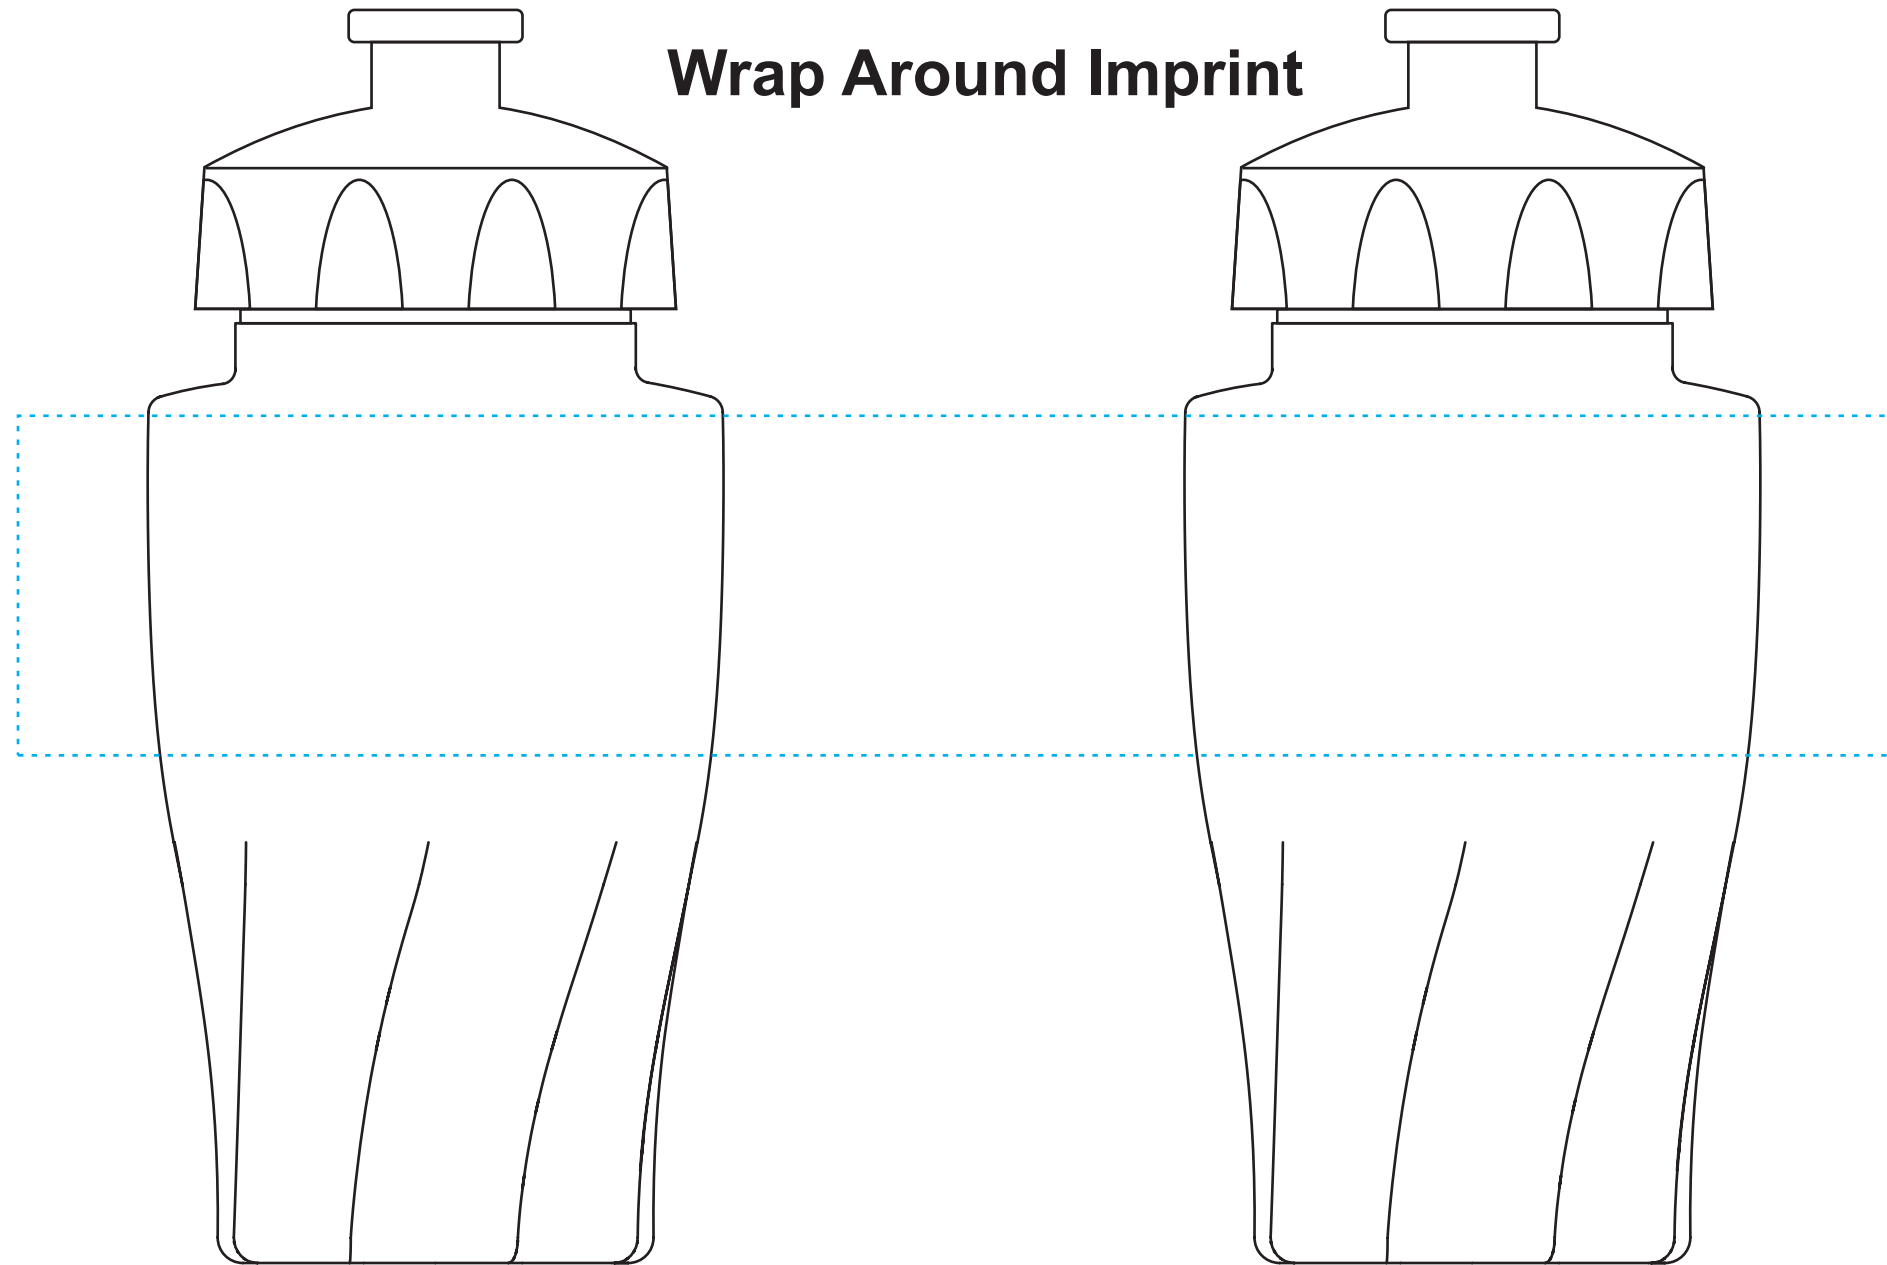

**Optional Flip Top**  
**Please replace lid if requested**

<b>Product Information</b>	<b>Product Name:</b> 16oz. PolyPure Twister Bottle	<b>Item #</b> 4316
	<b>Imprint Area:</b> Each Side: 1 3/4"H x 3"W      Wrap: 1 3/4"H x 9 3/4"W	

**Wrap Around Imprint**

**Front and Back Imprint**