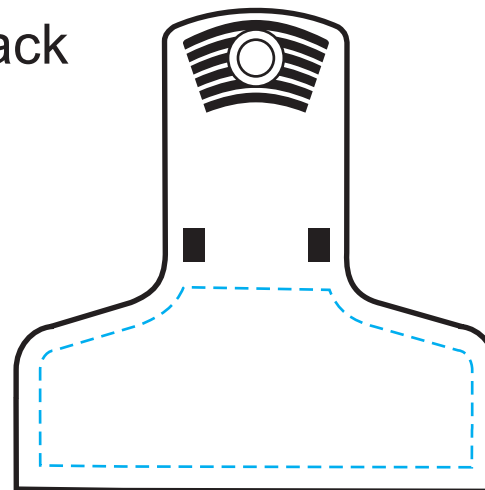

Product Information

Product Name: 2½" Keep-It Clip

Item # 402.5

Imprint Area: Front or Back: 5/8"H x 2"W

Front

Back

Minimum Line Thickness

0.5 pts

Inverted 1 pts

Minimum Point Size

Aa Bb Cc Dd Ee Ff Gg Hh Ii Jj Kk Ll Mm Nn Oo Pp Qq Rr Ss Tt Uu Vv Ww Xx Yy Zz

5 pts

Inverted 7 pts

Aa Bb Cc Dd Ee Ff Gg Hh Ii Jj Kk Ll Mm Nn Oo Pp Qq Rr Ss Tt Uu Vv Ww Xx Yy Zz