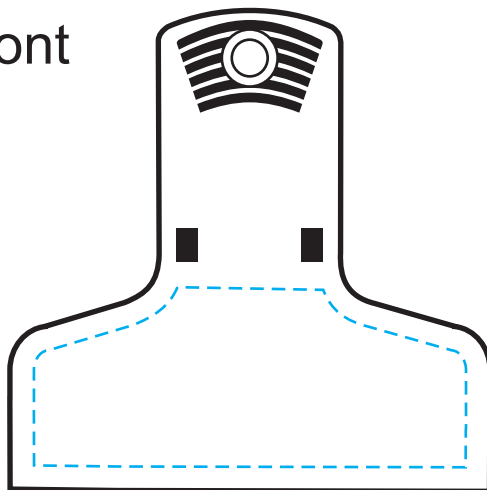

Product Information

Product Name: 2½" Keep-It Clip

Item # 402.5

Imprint Area: Front or Back: 5/8"H x 2"W

Front

Back

Minimum Line Thickness

0.5 pts

Inverted 1 pts

Minimum Point Size

Aa Bb Cc Dd Ee Ff Gg Hh Ii Jj Kk Ll Mm Nn Oo Pp Qq Rr Ss Tt Uu Vv Ww Xx Yy Zz

5 pts

Inverted 7 pts

Aa Bb Cc Dd Ee Ff Gg Hh Ii Jj Kk Ll Mm Nn Oo Pp Qq Rr Ss Tt Uu Vv Ww Xx Yy Zz