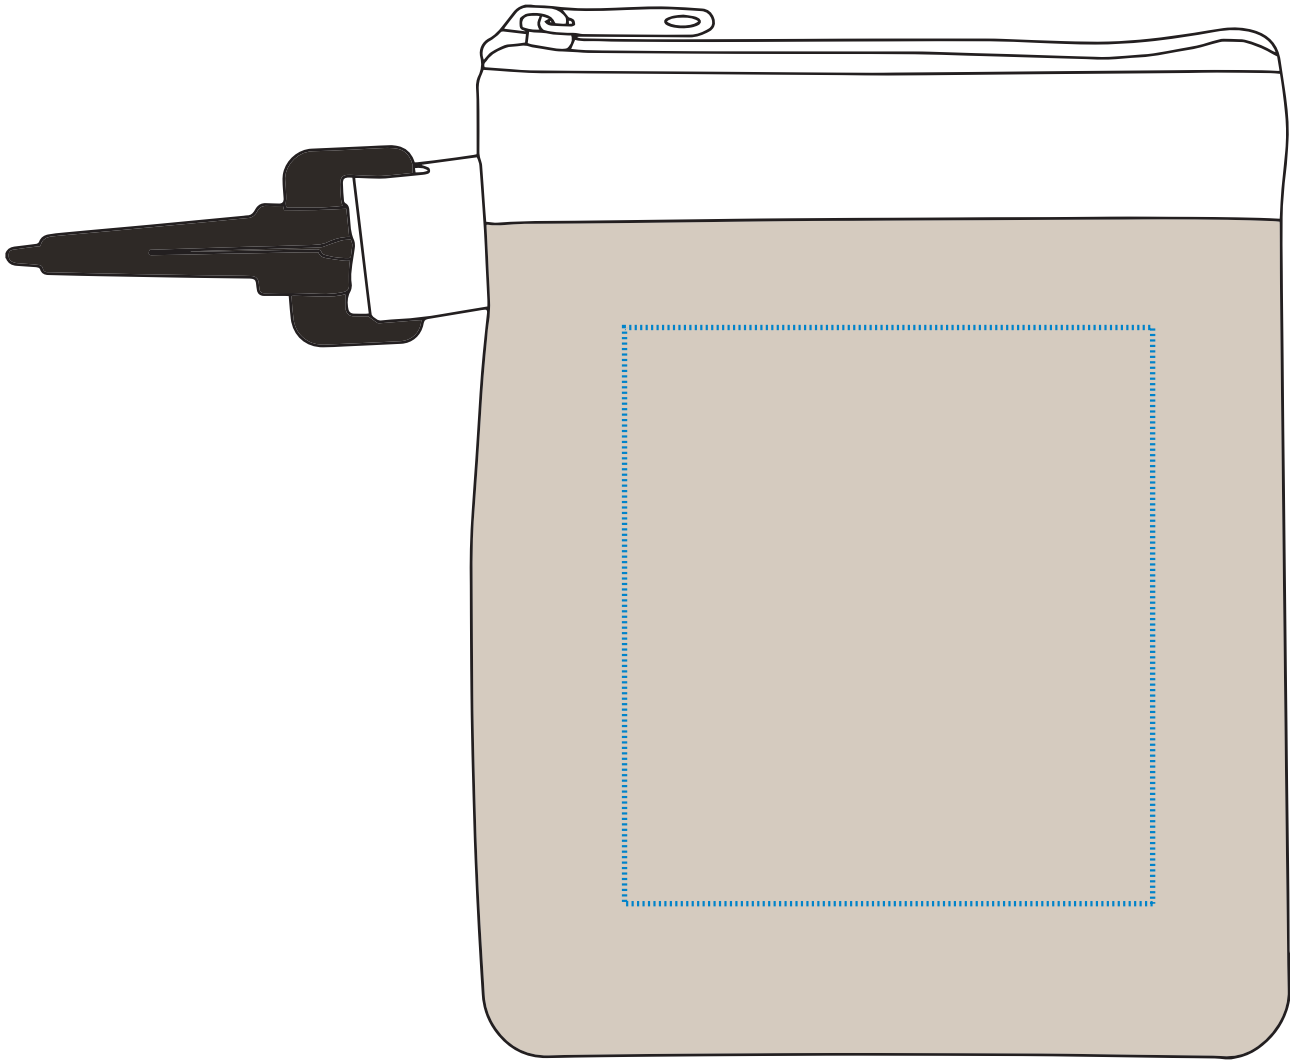

Product Information	Product Name: Clip-it Canvas First Aid Kit	Item # 3549
	Imprint Area: Front or Back: 3"H x 2 3/4"W	

Minimum Line Thickness

1 pts

Inverted 1.5 pts

Minimum Point Size

Aa Bb Cc Dd Ee Ff Gg Hh Ii Jj Kk Ll Mm Nn Oo Pp Qq Rr Ss ... 9 pts

Inverted 10 pts
Aa Bb Cc Dd Ee Ff Gg Hh Ii Jj Kk Ll Mm Nn Oo Pp Qq Rr Ss ...

Font Style on small text size

Arial Regular or any light type font

Aa Bb Cc Dd Ee Ff Gg Hh Ii Jj Kk Ll Mm Nn Oo Pp Qq Rr Ss Tt Uu Vv Ww Xx Yy Zz

BOLD fonts tend to close the eye of the letters

Halftones

Vibrant Color

Number of Ink Colors Available

One Color Spot Max