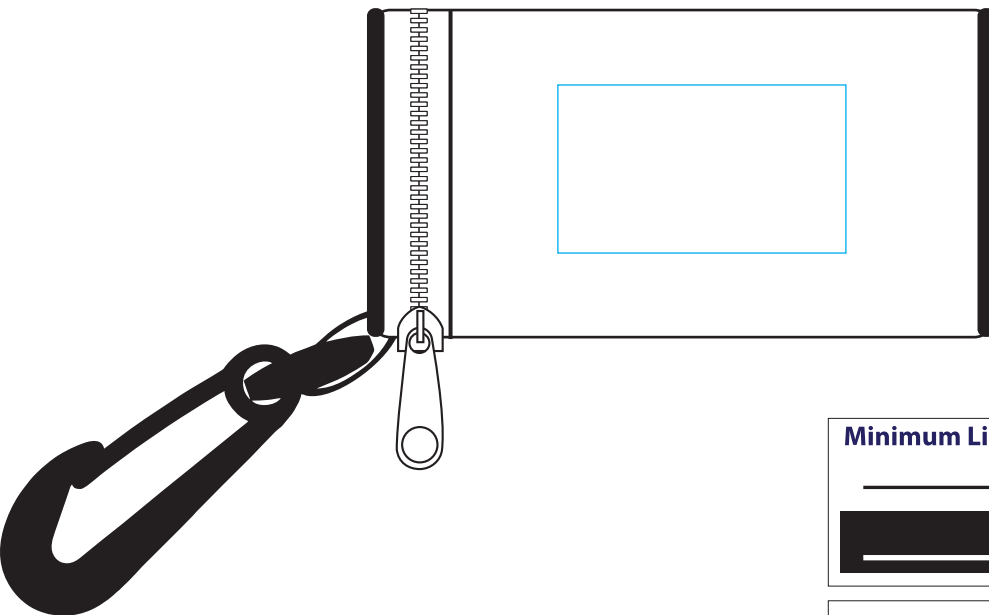

Product Information

Product Name: Pick It Up Pet Bag Dispenser

Item # 3260

Imprint Area: 7/8”H x 1½”W

Minimum Line Thickness

1.25 pts

Inverted 2 pts

Text size