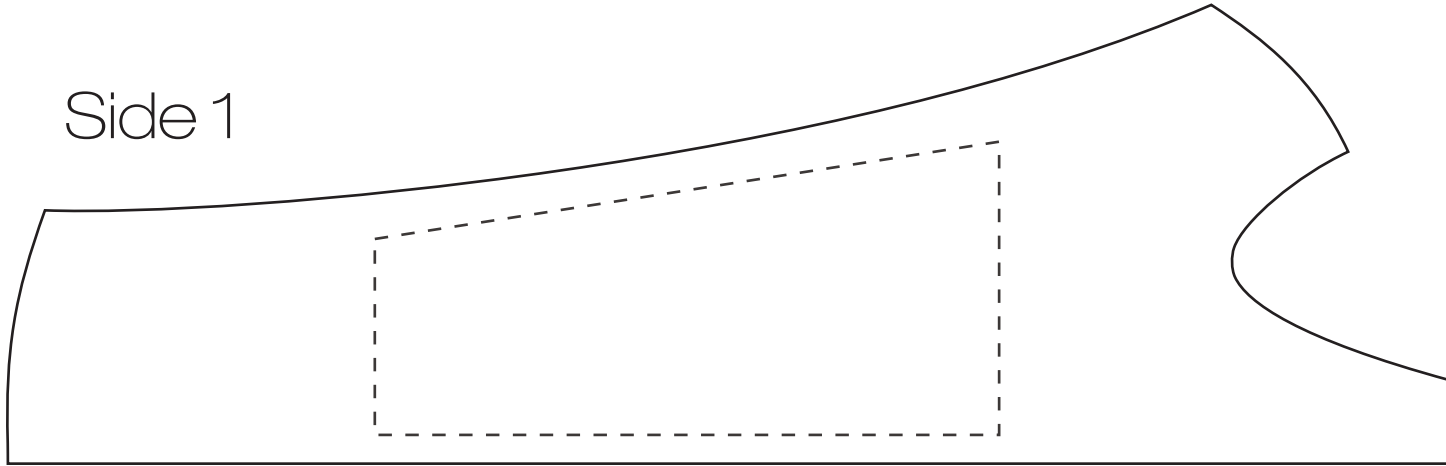

**Product  
Information**

**Product Name:** Small Scoop-It Bowl

**Item #** 3240

**Imprint Area:** Front or Back: 1"H x 3 1/4"W

Side 1

Side 2