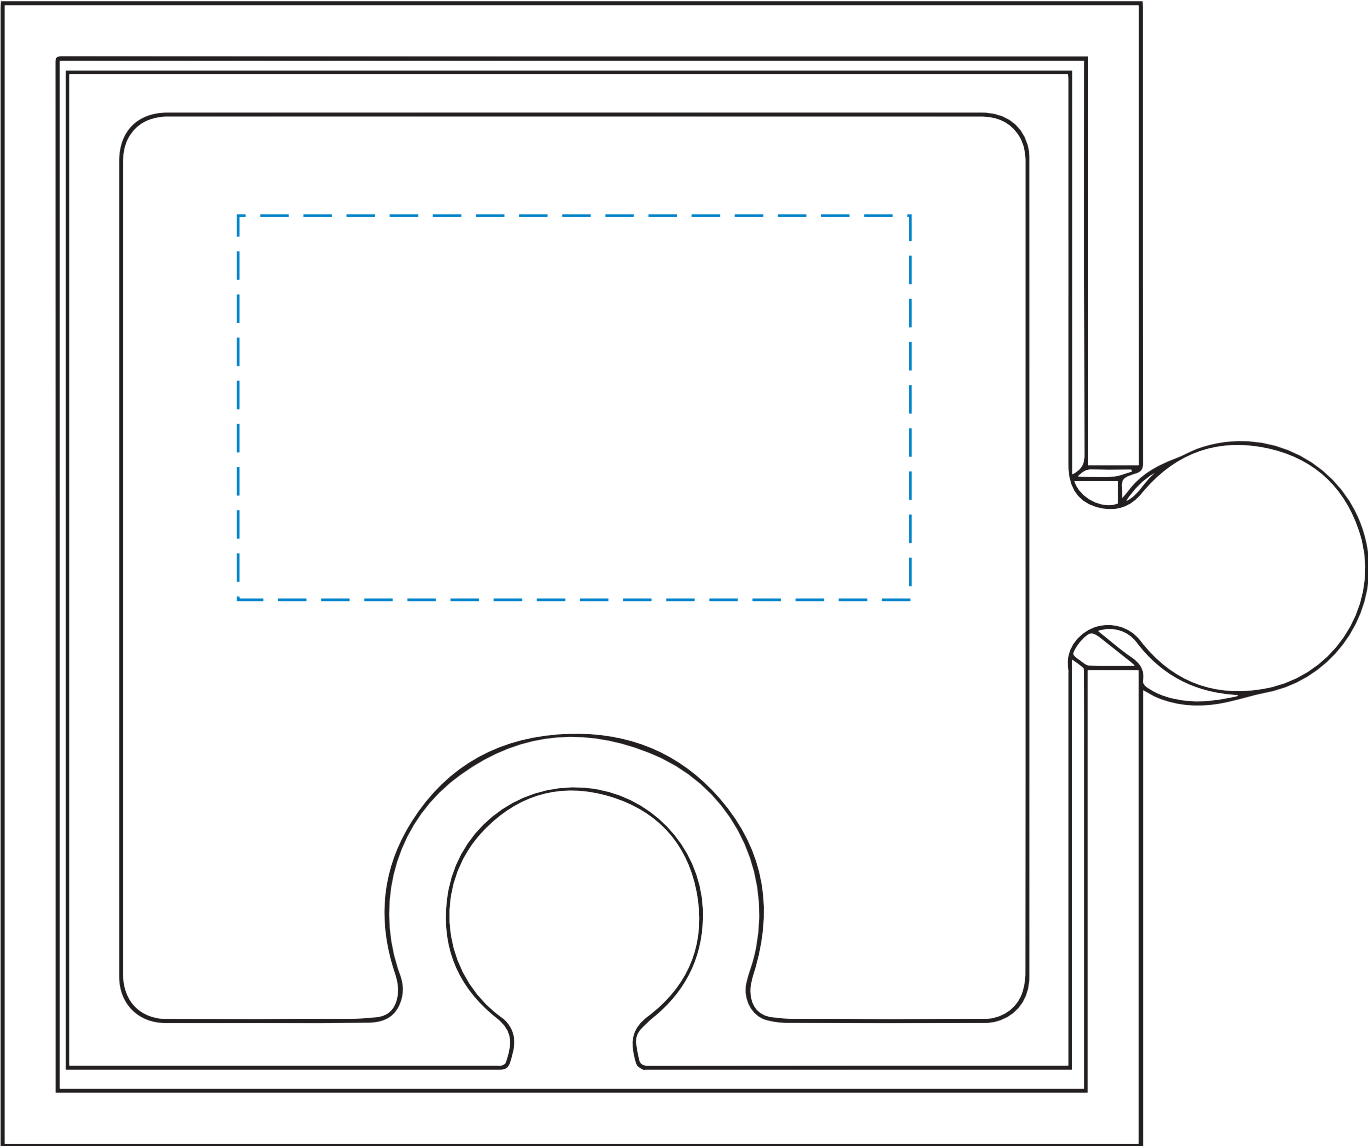

Product Information	Product Name: Bamboo 6-in-1 Puzzle Cheese Board Set	Item # 2385
	Imprint Area: Laser Engrave Coaster: 2"H x 3 1/2"W	

Due to the natural variations in the grain, laser engraved imprints may have slightly different shades

Minimum Line Thickness 1 pts Inverted 1.5 pts	Minimum Point Size Aa Bb Cc Dd Ee Ff Gg Hh Ii Jj Kk Ll Mm Nn Oo Pp Qq Rr Ss ... 9 pts Inverted 10 pts Aa Bb Cc Dd Ee Ff Gg Hh Ii Jj Kk Ll Mm Nn Oo Pp Qq Rr Ss ...		
Font Style on small text size Arial Regular or any light type font ✓ <small>Aa Bb Cc Dd Ee Ff Gg Hh Ii Jj Kk Ll Mm Nn Oo Pp Qq Rr Ss Tt Uu Vv Ww Xx Yy Zz</small>			
BOLD fonts tend to close the eye of the letters ✗ <small>Aa Bb Cc Dd Ee Ff Gg Hh Ii Jj Kk Ll Mm Nn Oo Pp Qq Rr Ss Tt Uu Vv Ww Xx Yy Zz</small>			
Due to product material, small text and details are not recommended.	Halftones ✗	Vibrant Color ✗	Number of Ink Colors Available Laser Imprint Only