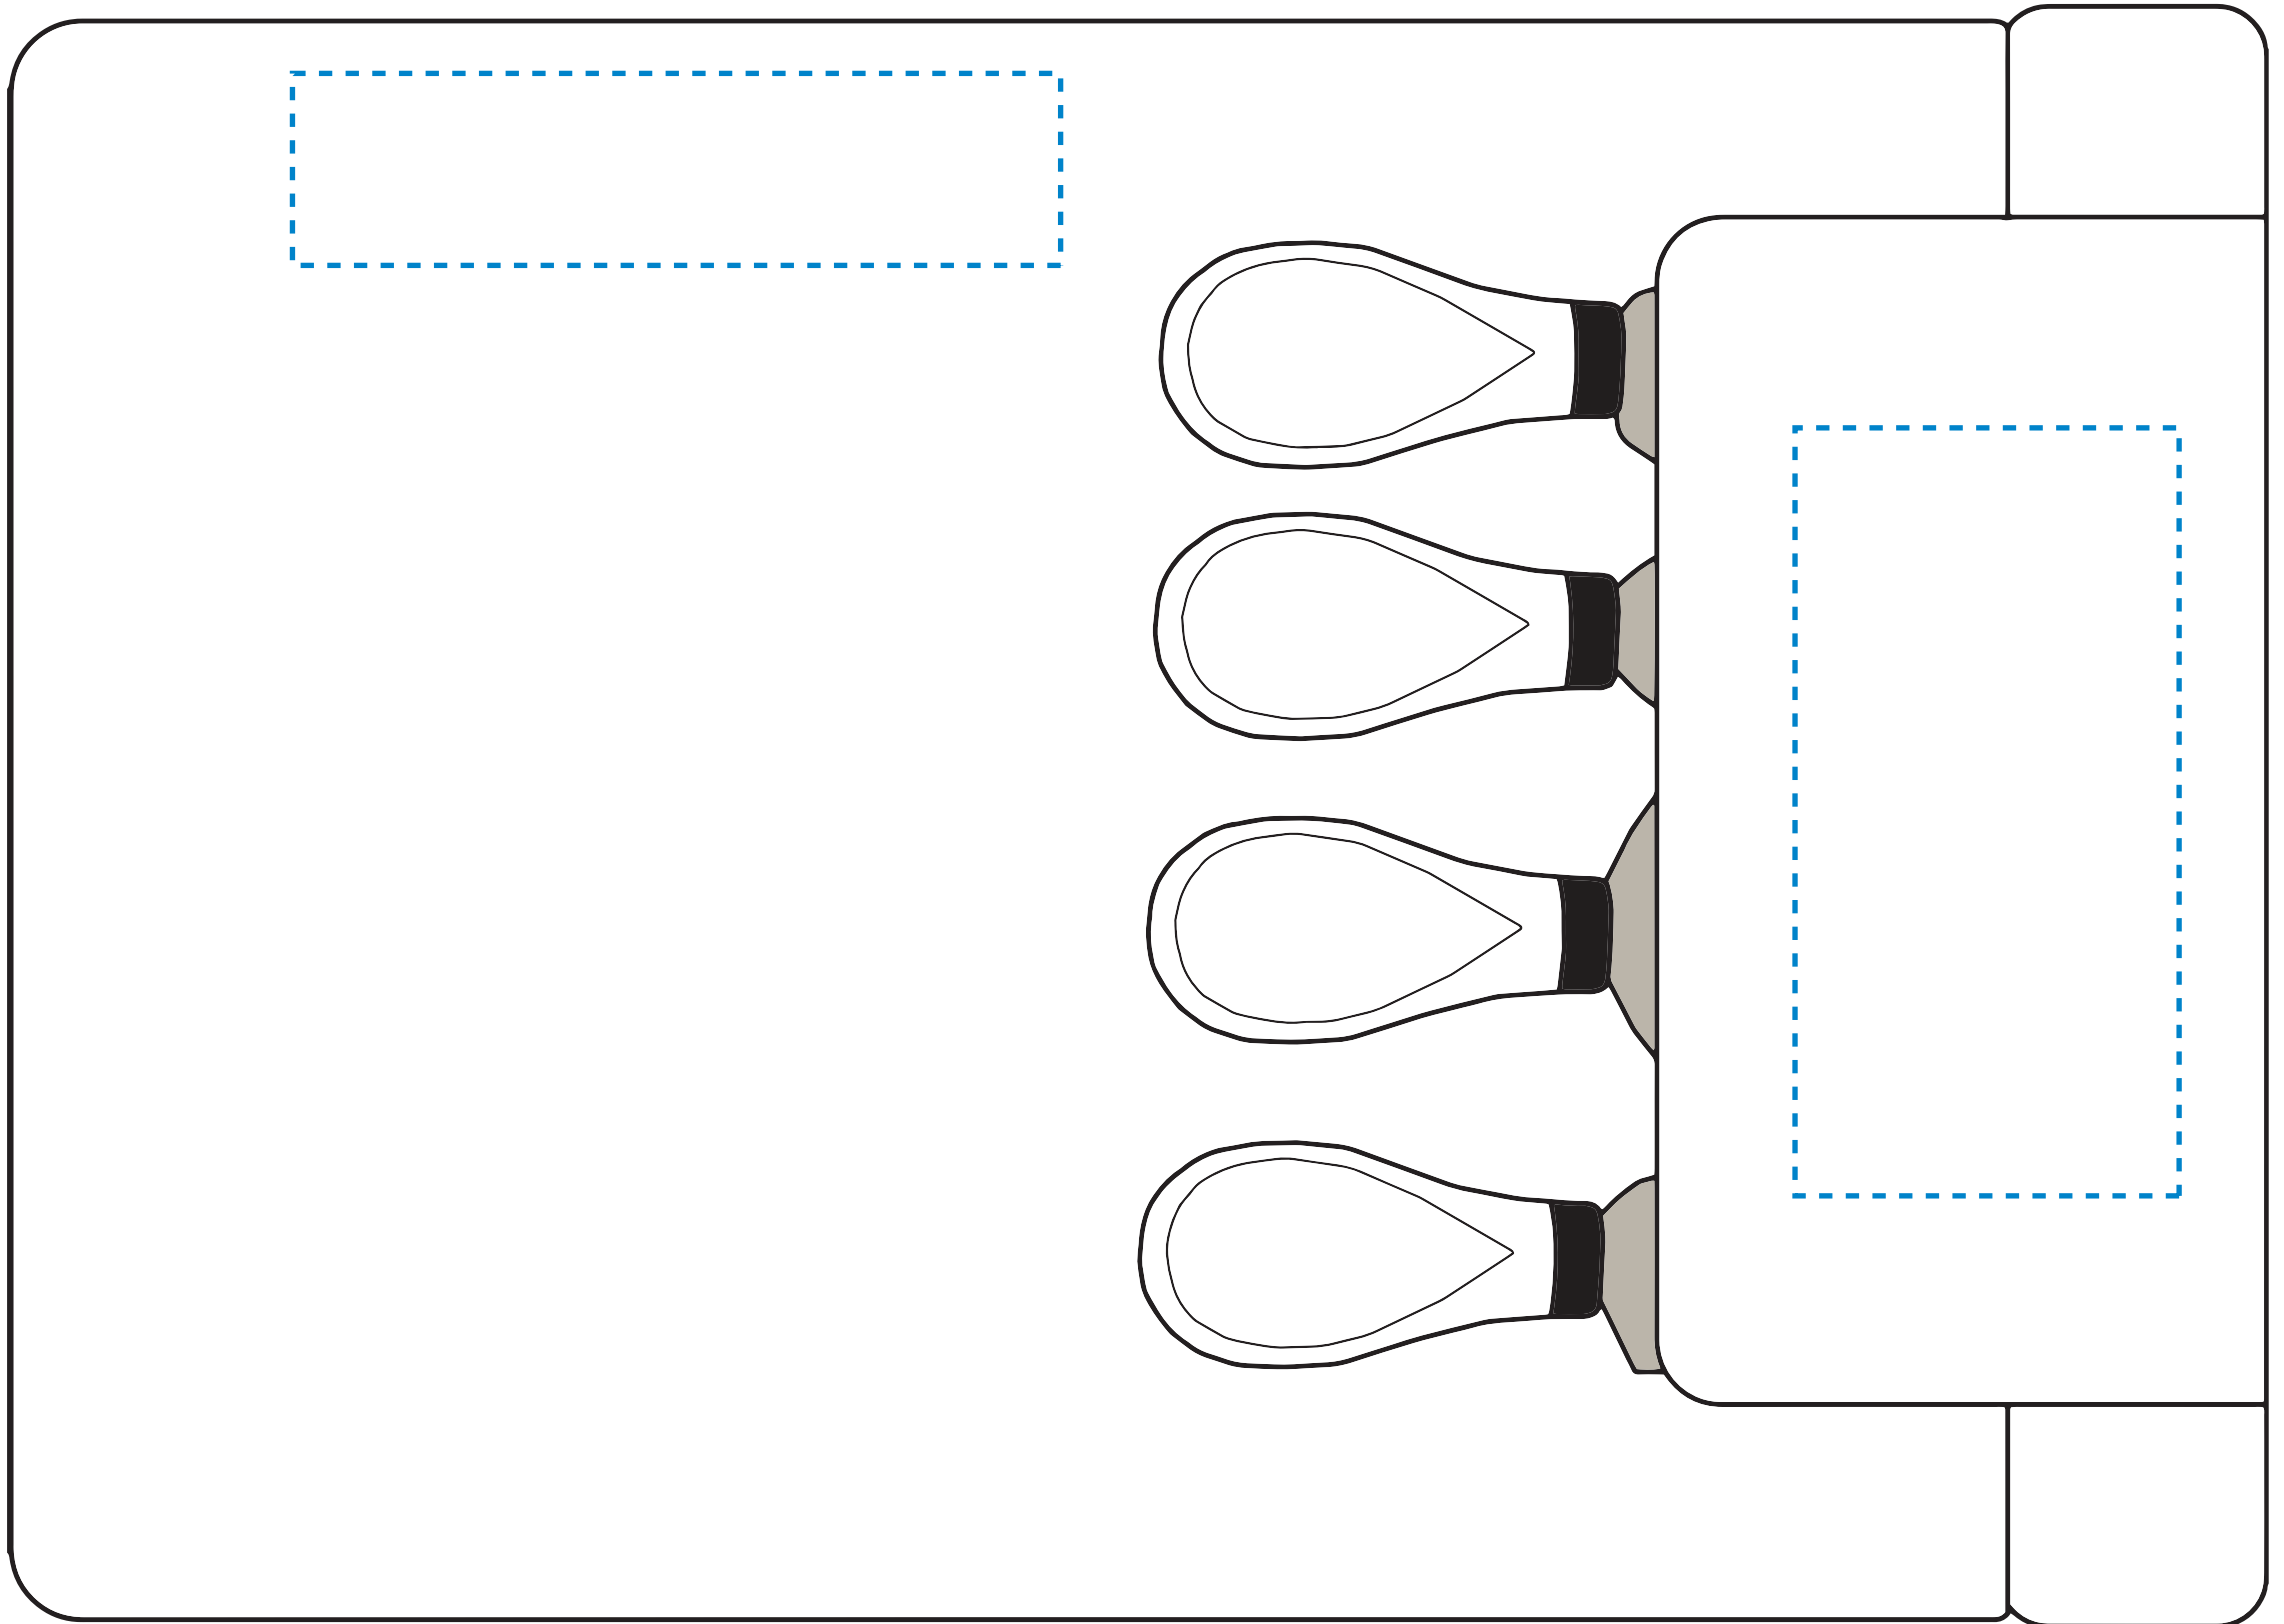

Product Information

Product Name: 5-Piece Magnetic Bamboo Cheese Board Set Item #2365

Imprint Area: Primary: 1"H x 4"W Secondary: 2"H x 4"W

Minimum Line Thickness 1.25 pts Inverted 2 pts	Minimum Point Size Aa Bb Cc Dd Ee Ff Gg Hh Ii Jj Kk Ll Mm Nn Oo Pp 11 pts Inverted 11pts Aa Bb Cc Dd Ee Ff Gg Hh Ii Jj Kk Ll Mm Nn Oo Pp		
Font Style on small text size Arial Regular or any light type font <input checked="" type="checkbox"/> BOLD fonts tend to close the eye of the letters <input checked="" type="checkbox"/> <small>Aa Bb Cc Dd Ee Ff Gg Hh Ii Jj Kk Ll Mm Nn Oo Pp Qq Rr Ss Tt Uu Vv Ww Xx Yy Zz</small>			
Due to product material, small text and details are not recommended.	Halftones <input checked="" type="checkbox"/>	Vibrant Color <input checked="" type="checkbox"/>	Number of Ink Colors Available Laser Imprint Only

Due to the natural variations in the grain, laser engraved imprints may have slightly different shades

Primary Imprint Area

Secondary Imprint Area