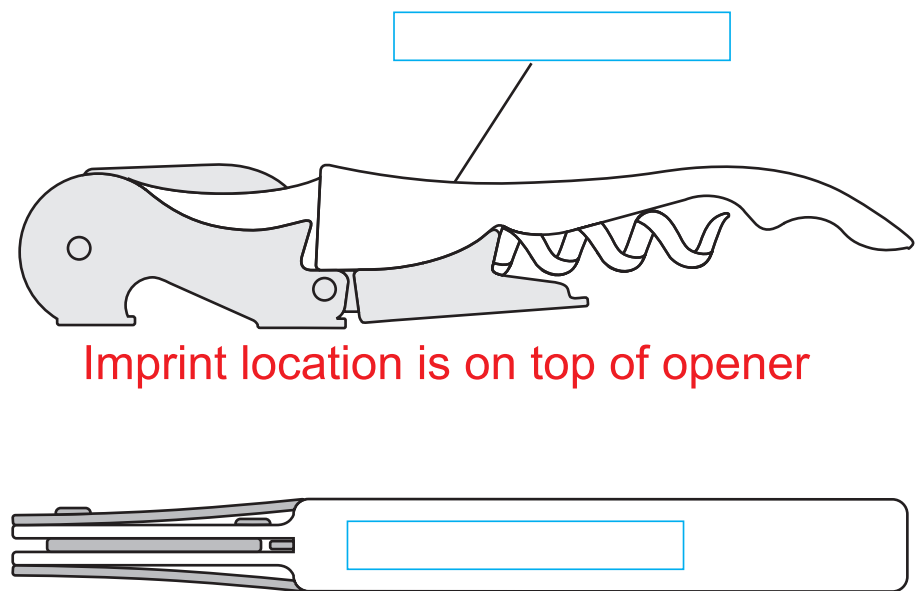

**Product Information**

**Product Name:** 4 Piece Wine Tool Gift Set

**Item #** 1905

**Imprint Area:** Box Imprint - Digital Direct: 4 1/2"H x 4 1/2"W  
Wine Opener: 1/4"H x 1 3/4"W

Imprint location is on top of opener

**Minimum Line Thickness**  
1 pts

Inverted 1.5 pts

**Minimum Point Size**

Aa Bb Cc Dd Ee Ff Gg Hh Ii Jj Kk Ll Mm Nn Oo Pp Qq Rr Ss ... 9 pts

Inverted 10 pts  
Aa Bb Cc Dd Ee Ff Gg Hh Ii Jj Kk Ll Mm Nn Oo Pp Qq Rr Ss ...