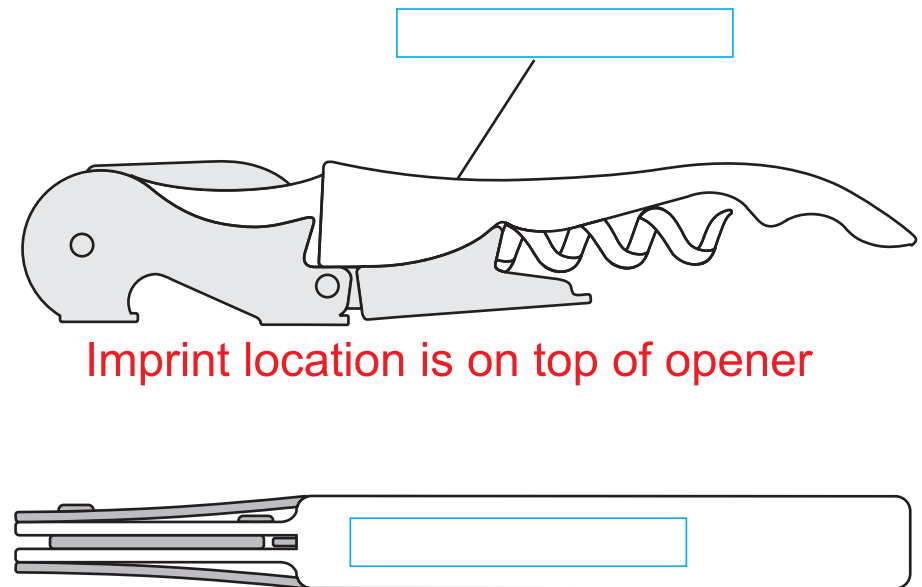

Product Information

Product Name: 2-Piece Wine Opener Gift Set

Item # 1905

Imprint Area: Box Imprint - Digital Direct: 3 1/2"H x 3 1/2"W
Wine Opener: 1/4"H x 1 3/4"W

Imprint location is on top of opener

Minimum Line Thickness
1 pts

Inverted 1.5 pts

Minimum Point Size

Aa Bb Cc Dd Ee Ff Gg Hh Ii Jj Kk Ll Mm Nn Oo Pp Qq Rr Ss ... 9 pts

Aa Bb Cc Dd Ee Ff Gg Hh Ii Jj Kk Ll Mm Nn Oo Pp Qq Rr Ss ...
Inverted 10 pts

Minimum Line Thickness
0.5 pts