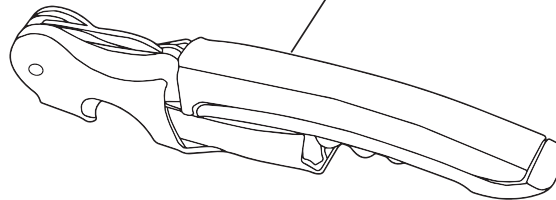

Product Information

Product Name: SOMMELIER WINE OPENER

Item # 1898

Imprint Area: 3/8" H x 2" W

Imprint location is on top of opener

Minimum Line Thickness

0.5 pts

Inverted 1 pts

Minimum Point Size

Aa Bb Cc Dd Ee Ff Gg Hh Ii Jj Kk Ll Mm Nn Oo Pp Qq Rr Ss Tt Uu Vv Ww Xx Yy Zz

5 pts

Inverted 7 pts

Aa Bb Cc Dd Ee Ff Gg Hh Ii Jj Kk Ll Mm Nn Oo Pp Qq Rr Ss Tt Uu Vv Ww Xx Yy Zz

Font Style on small text size