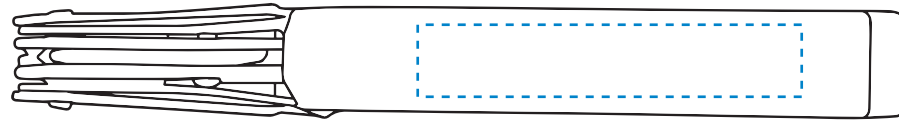

Product Information

Product Name: SOMMELIER WINE OPENER

Item # 1898

Imprint Area: 3/8" H x 2" W

Imprint location is on top of opener

Minimum Line Thickness

0.5 pts

Inverted 1 pts

Minimum Point Size

Aa Bb Cc Dd Ee Ff Gg Hh Ii Jj Kk Ll Mm Nn Oo Pp Qq Rr Ss Tt Uu Vv Ww Xx Yy Zz

5 pts

Inverted 7 pts

Aa Bb Cc Dd Ee Ff Gg Hh Ii Jj Kk Ll Mm Nn Oo Pp Qq Rr Ss Tt Uu Vv Ww Xx Yy Zz

Font Style on small text size