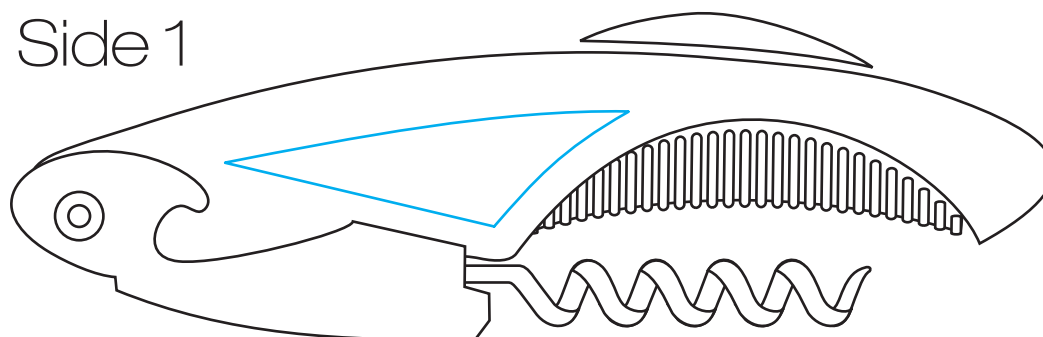

**Product
Information**

Product Name: Napa Wine Opener

Item # 1895

Imprint Area: Front or Back: 5/16"H x 3/4"W

Side 1

Side 2