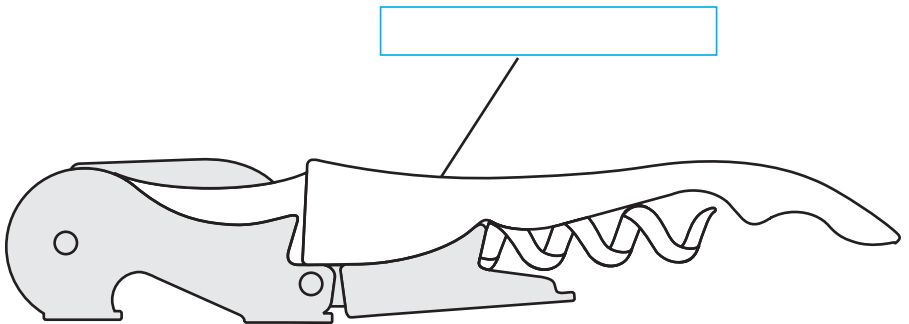

| | | |
|----------------------------|---|--------------------|
| Product Information | Product Name: Waiter's Wine Opener | Item # 1893 |
| | Imprint Area: Pad Printed: 1/4"H x 1 3/4"W | |

Imprint location is on top of opener

Minimum Line Thickness
0.5 pts

Inverted 1 pts

Minimum Point Size

Aa Bb Cc Dd Ee Ff Gg Hh Ii Jj Kk Ll Mm Nn Oo Pp Qq Rr Ss Tt Uu Vv Ww Xx Yy Zz **5 pts**

Aa Bb Cc Dd Ee Ff Gg Hh Ii Jj Kk Ll Mm Nn Oo Pp Qq Rr Ss Tt Uu Vv Ww Xx Yy Zz **Inverted 7 pts**