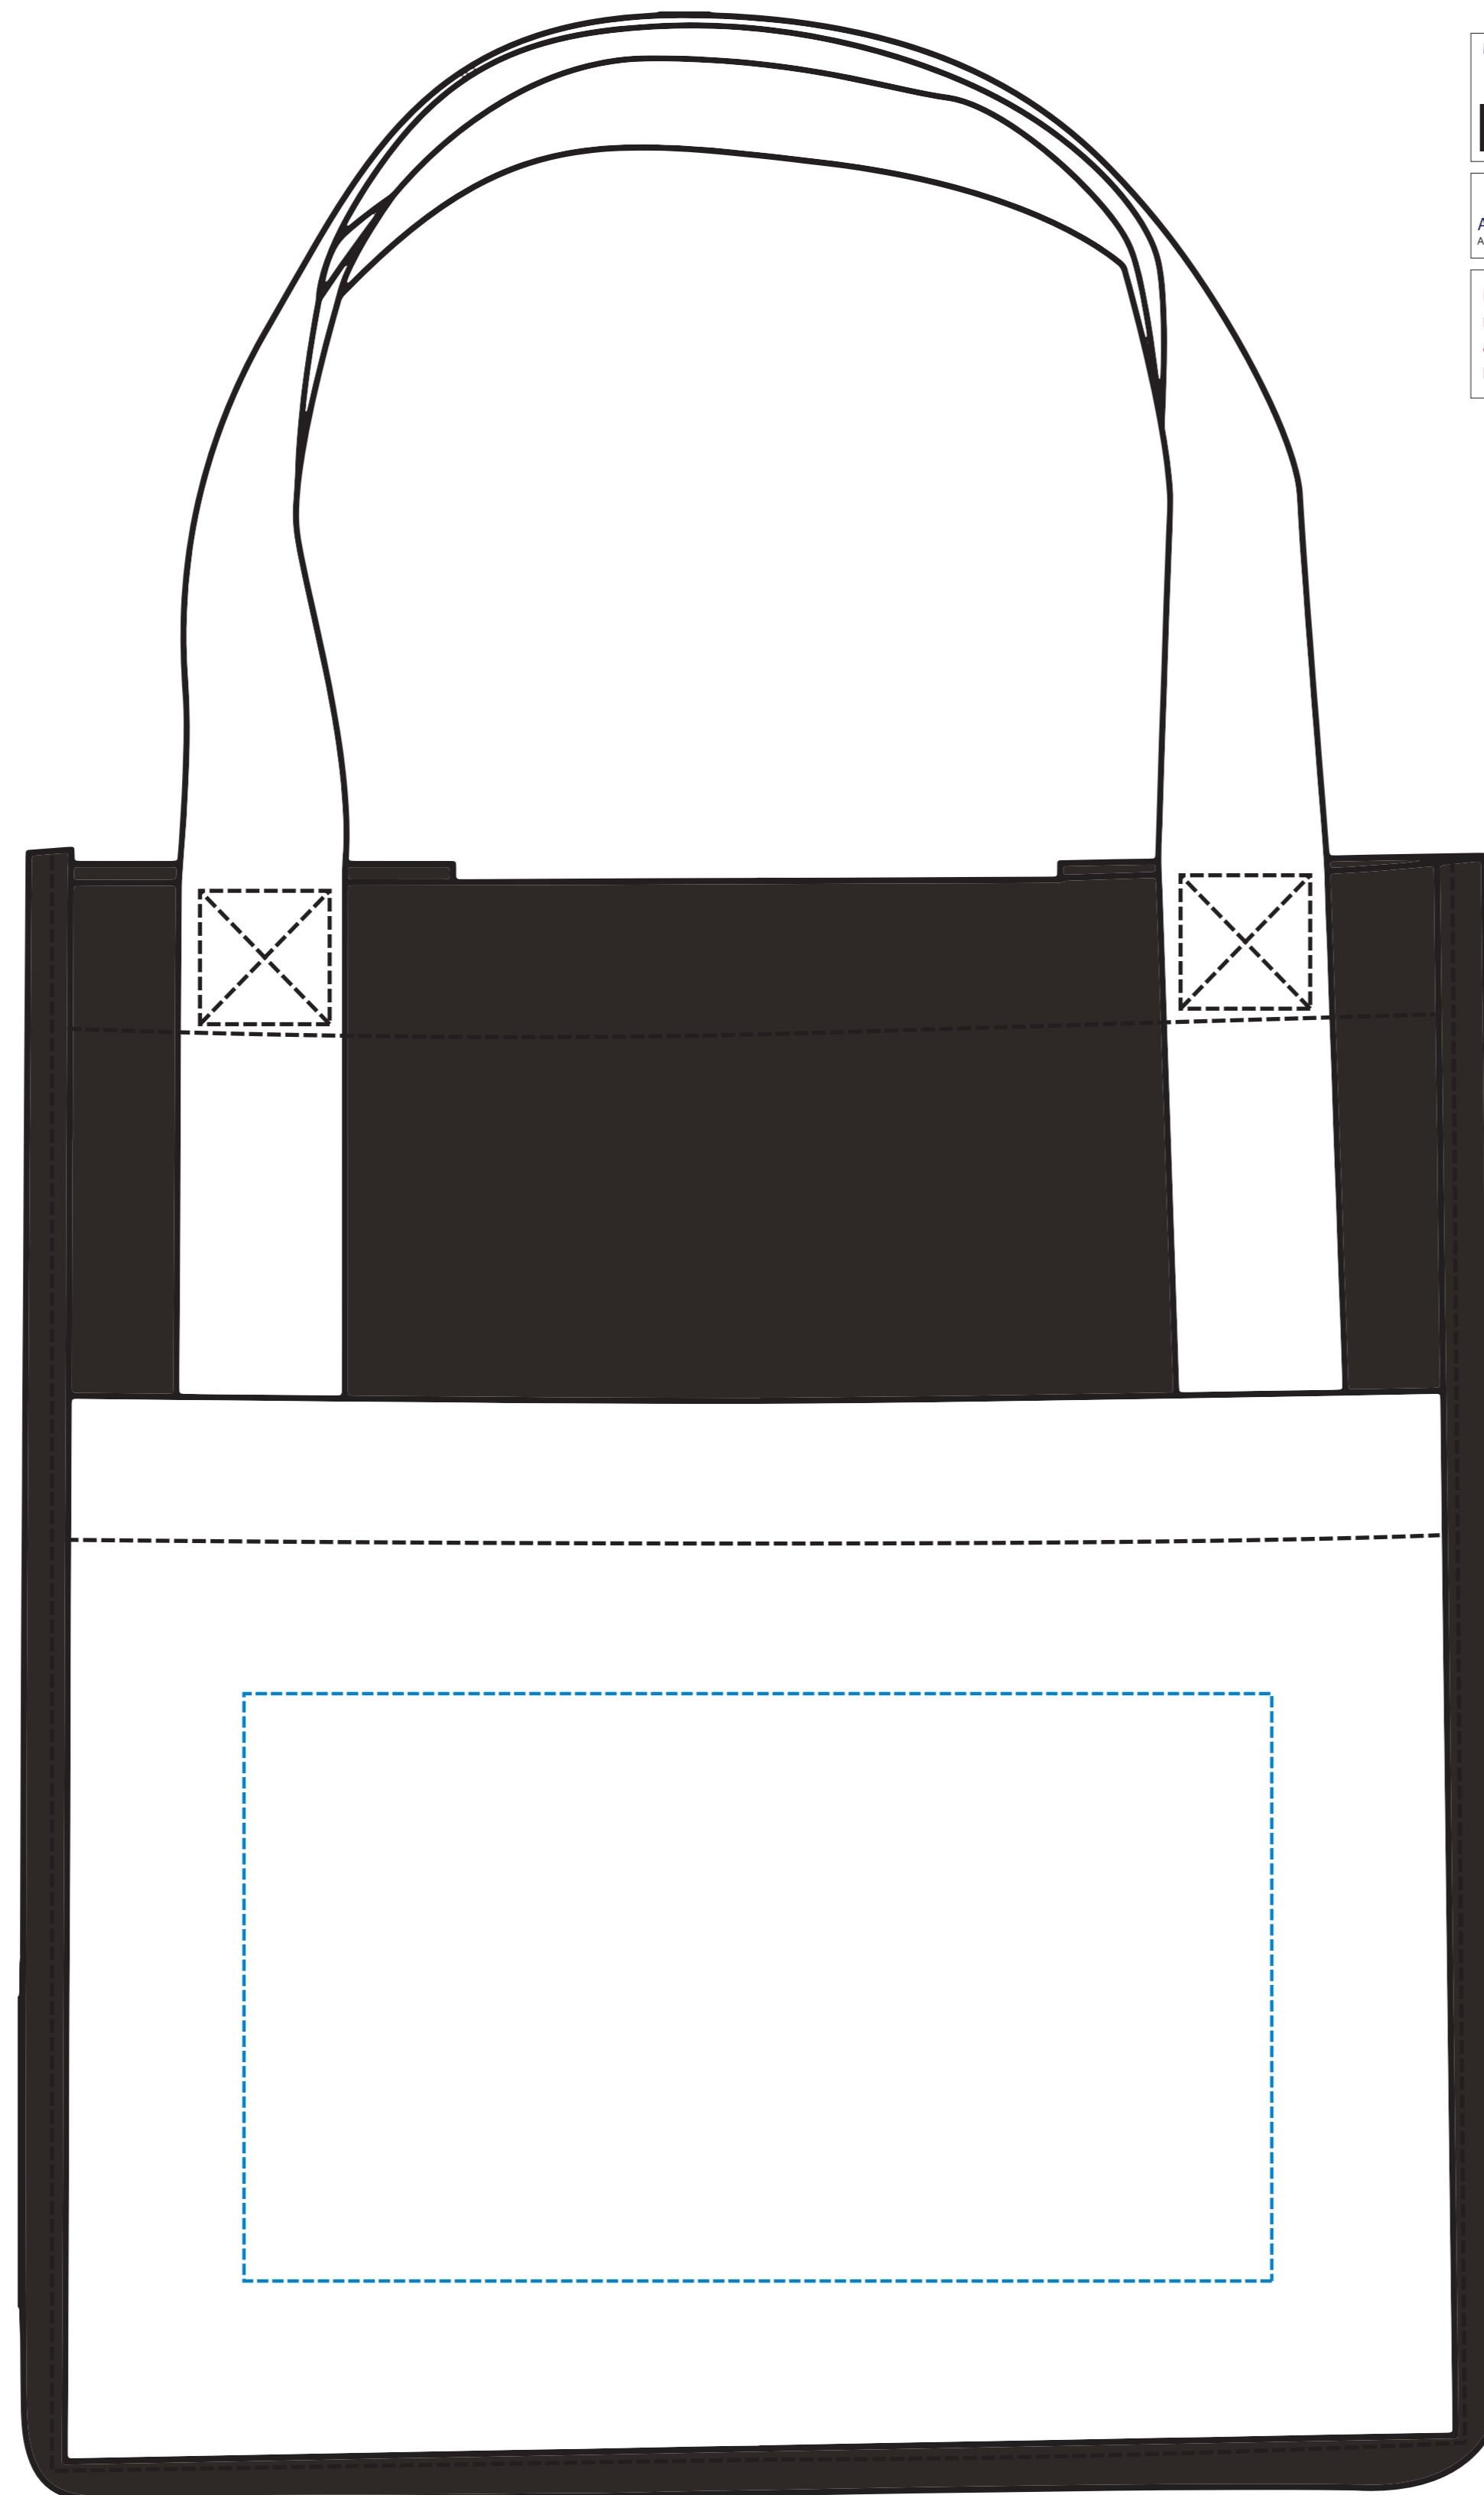

**Product Information**

**Product Name:** Toscana Non-Woven Six Bottle Wine Tote **Item #** 1876

**Imprint Area:** Front Pocket: 4"H x 7"W

<b>Minimum Line Thickness</b> 1.25 pts Inverted 2 pts	<b>Minimum Point Size</b> Aa Bb Cc Dd Ee Ff Gf Hn Ii Jj Kk Ll Mm Nn Oo Pp 11 pts Inverted 11 pts Aa Bb Cc Dd Ee Ff Gf Hn Ii Jj Kk Ll Mm Nn Oo Pp	
<b>Font Style on small text size</b> Arial Regular or any light type font Aa Bb Cc Dd Ee Ff Gg Hh Ii Jj Kk Ll Mm Nn Oo Pp Qq Rr Ss Tt Uu Vv Ww Xx Yy Zz ✓ <b>BOLD</b> fonts tend to close the eye of the letters ✗ Aa Bb Cc Dd Ee Ff Gg Hh Ii Jj Kk Ll Mm Nn Oo Pp Qq Rr Ss Tt Uu Vv Ww Xx Yy Zz		
<b>Due to product material, small text and details are not recommended.</b>	<b>Vibrant Color</b> ✓	<b>Number of Ink Colors Available</b> Front Pocket: One Color Spot Max Imprint No Halftones unless doing a Full Color - Vibrant - Heat Transfer