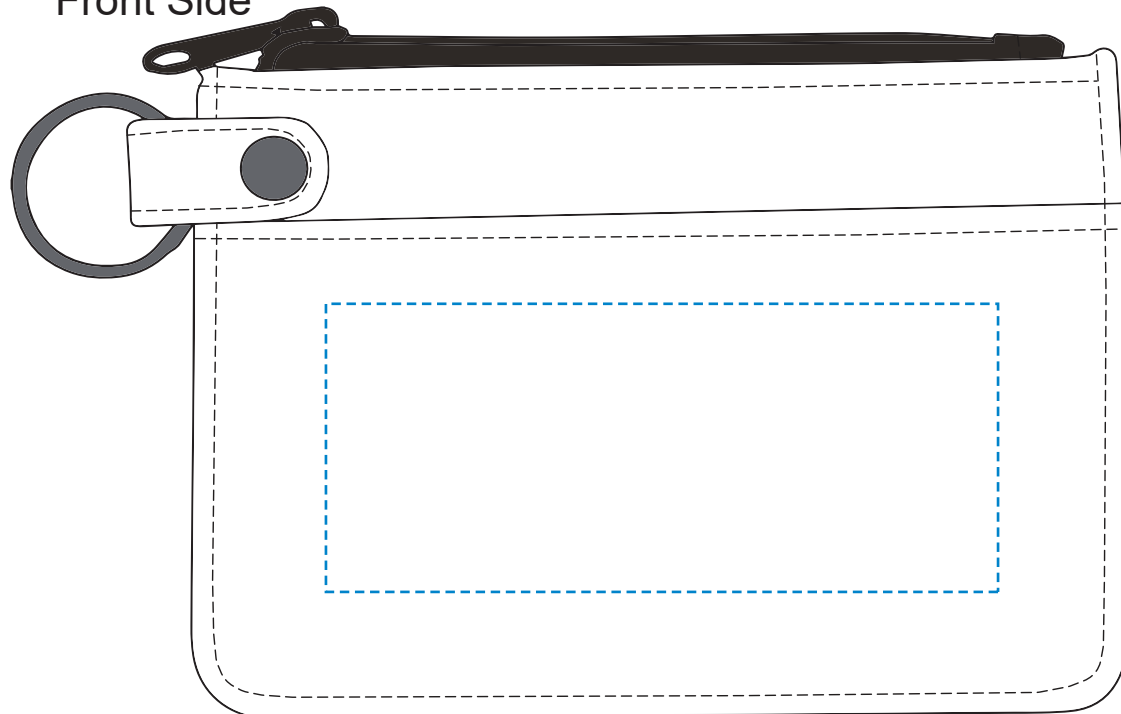

Product Information

Product Name: Heathered Card Wallet

Item # 1772

Imprint Area: Front or Back: 1 1/2"H x 3 1/2"W

Minimum Line Thickness
1.25 pts

Inverted 2 pts

Minimum Point Size

Aa Bb Cc Dd Ee Ff Gg Hh Ii Jj Kk Ll Mm Nn Oo Pp 11 pts
Aa Bb Cc Dd Ee Ff Gg Hh Ii Jj Kk Ll Mm Nn Oo Pp Inverted 11pts

Due to product material, small text and details are not recommended.

Vibrant Color

Number of Ink Colors Available

One Color Spot Max
No Halftones unless doing a Vibrant Color - Full Color - Heat Transfer

Front Side

Back Side