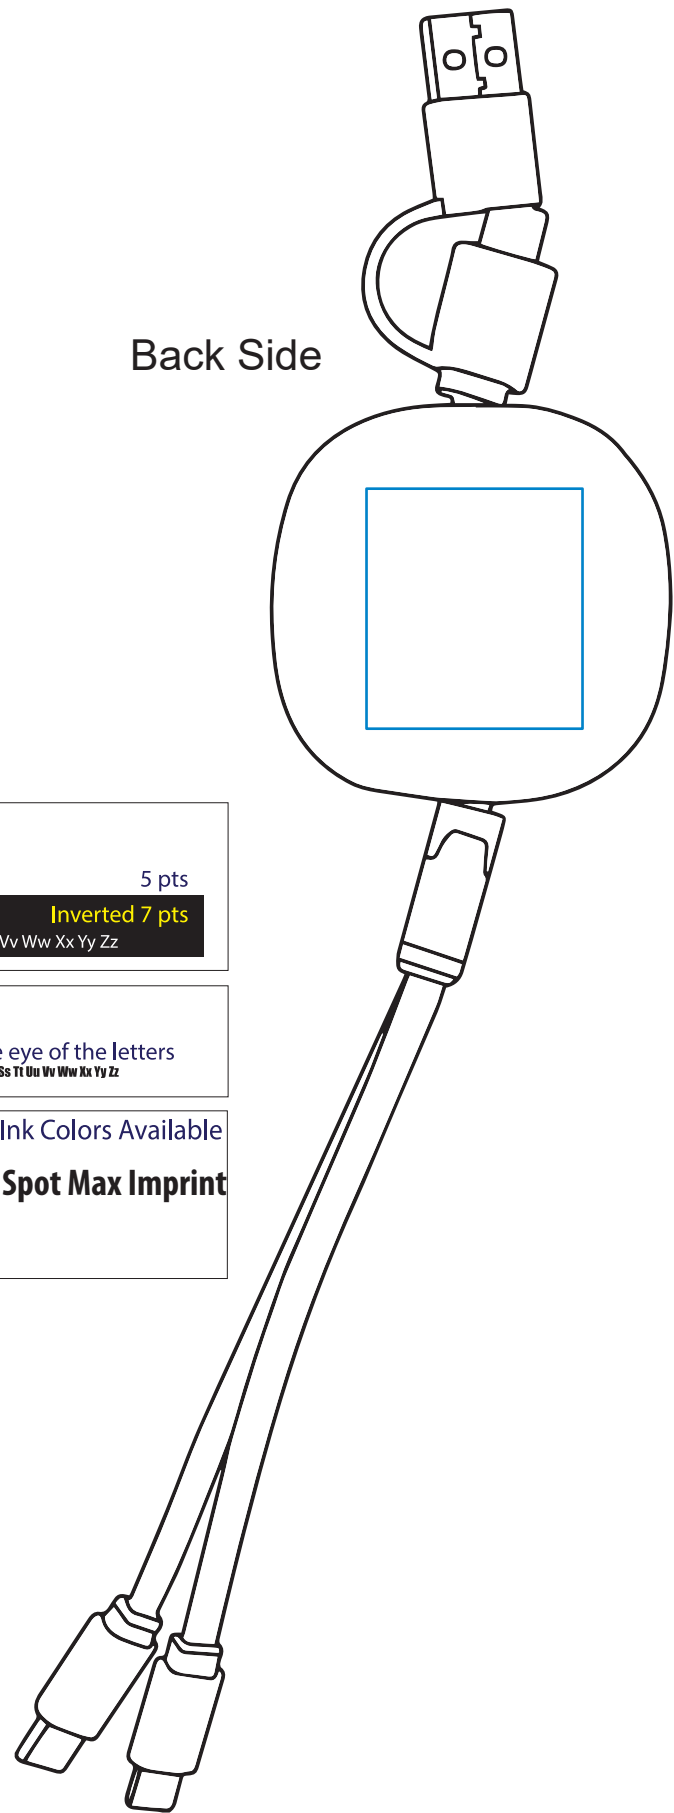

Product Information	Product Name: Dual Input 3-in-1 Retractable Bamboo Charge-It™ Cable	Item # 1538
	Imprint Area: Pad Print Front or Back: 1 1/8"H x 1 1/8"W	

Minimum Line Thickness
0.5 pts
Inverted 1 pts

Minimum Point Size
Aa Bb Cc Dd Ee Ff Gg Hh Ii Jj Kk Ll Mm Nn Oo Pp Qq Rr Ss Tt Uu Vv Ww Xx Yy Zz 5 pts
Inverted 7 pts
Aa Bb Cc Dd Ee Ff Gg Hh Ii Jj Kk Ll Mm Nn Oo Pp Qq Rr Ss Tt Uu Vv Ww Xx Yy Zz

Font Style on small text size
Arial Regular or any light type font
Aa Bb Cc Dd Ee Ff Gg Hh Ii Jj Kk Ll Mm Nn Oo Pp Qq Rr Ss Tt Uu Vv Ww Xx Yy Zz
BOLD fonts tend to close the eye of the letters
Aa Bb Cc Dd Ee Ff Gg Hh Ii Jj Kk Ll Mm Nn Oo Pp Qq Rr Ss Tt Uu Vv Ww Xx Yy Zz