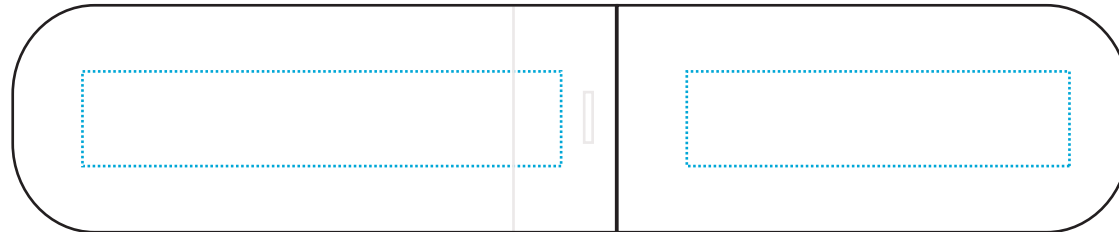

**Product  
Information**

**Product Name:** Build-It Mechanical Pencil Set

**Item #** 1476

**Imprint Area:** Each Side Top: 1/2"H x 2 1/2"W Each Side Bottom: 1/2"H x 2"W

**Front**

Top

Bottom

**Back**

Top

Bottom