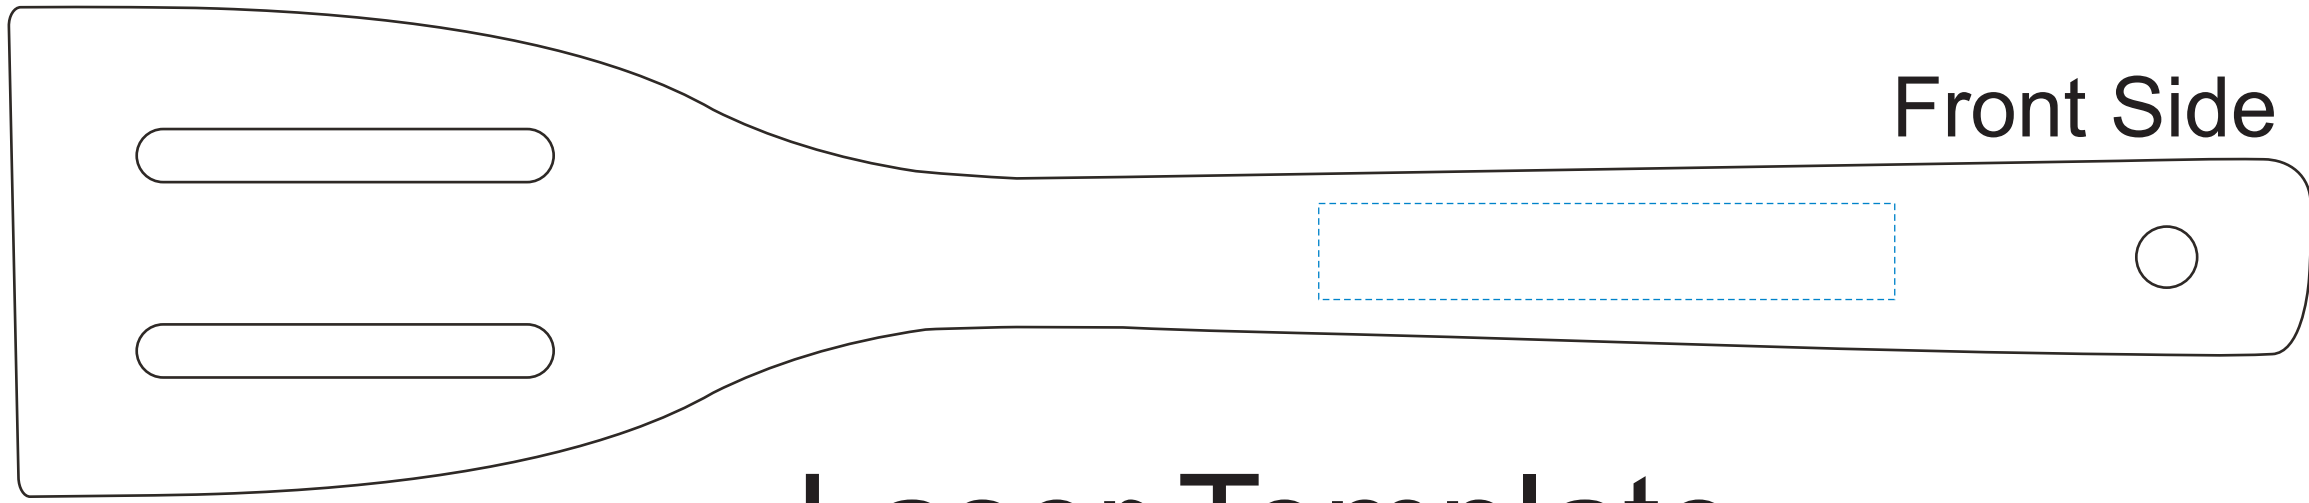

Product Information

Product Name: Bamboo Spatula **Item #** 1395
Imprint Area: Front or Back Laser: 3"H x 1 1/2"W
Front or Back Pad Print: 4"H x 1/2"W

Minimum Line Thickness
1 pts
Inverted 1.5 pts

Minimum Point Size
Aa Bb Cc Dd Ee Ff Gg Hh Ii Jj Kk Ll Mm Nn Oo Pp Qq Rr Ss ... 9 pts
Aa Bb Cc Dd Ee Ff Gg Hh Ii Jj Kk Ll Mm Nn Oo Pp Qq Rr Ss ... **Inverted 10 pts** **inverted text only pad print**

Font Style on small text size
Arial Regular or any light type font ☒ **BOLD** fonts tend to close the eye of the letters ☒

Due to product material, small text and details are not recommended.

Halftones ☒

Vibrant Color ☒

Number of Ink Colors Available
Two Color Spot Max
or
Laser Engrave

Pad print Template

Front Side

Laser Template