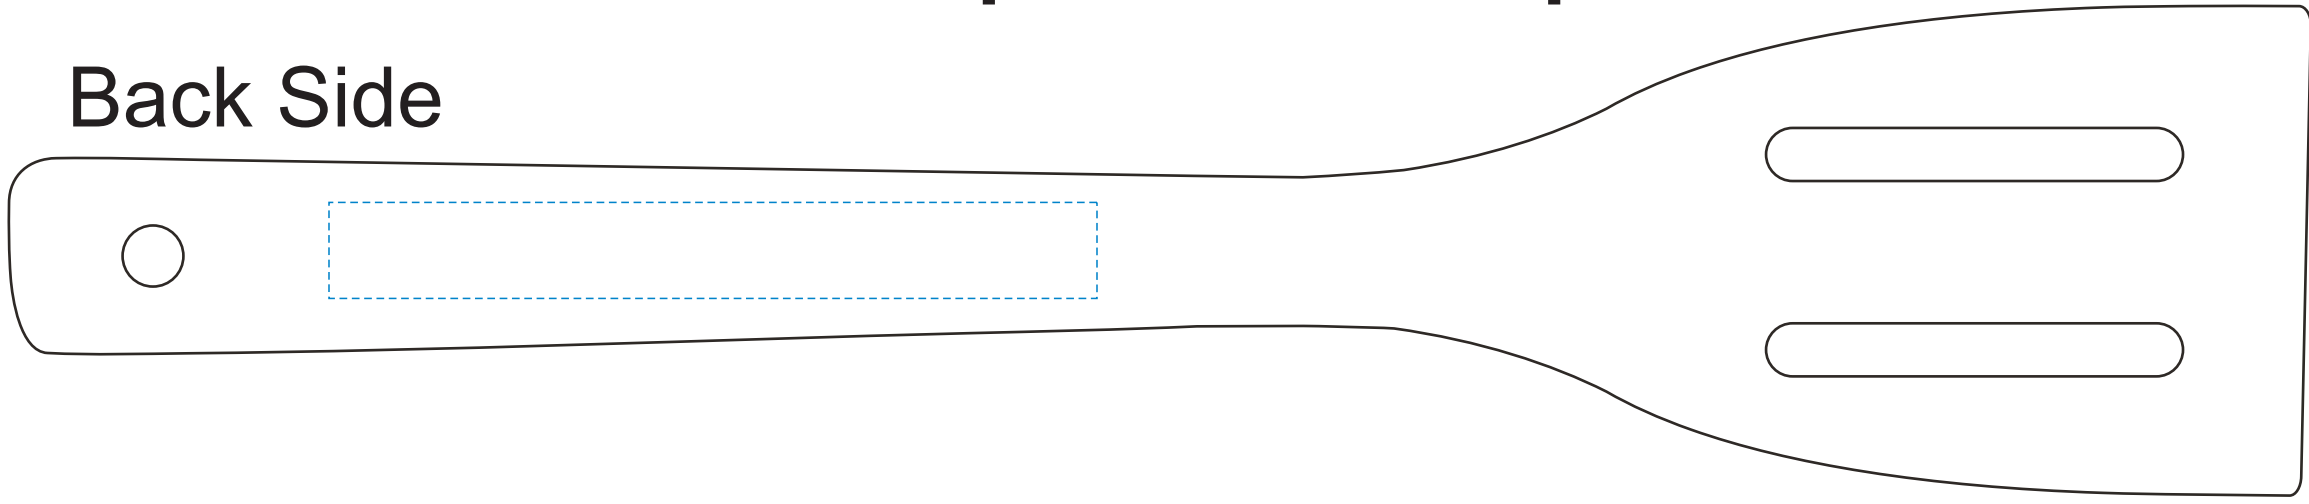

Pad print Template

Back Side