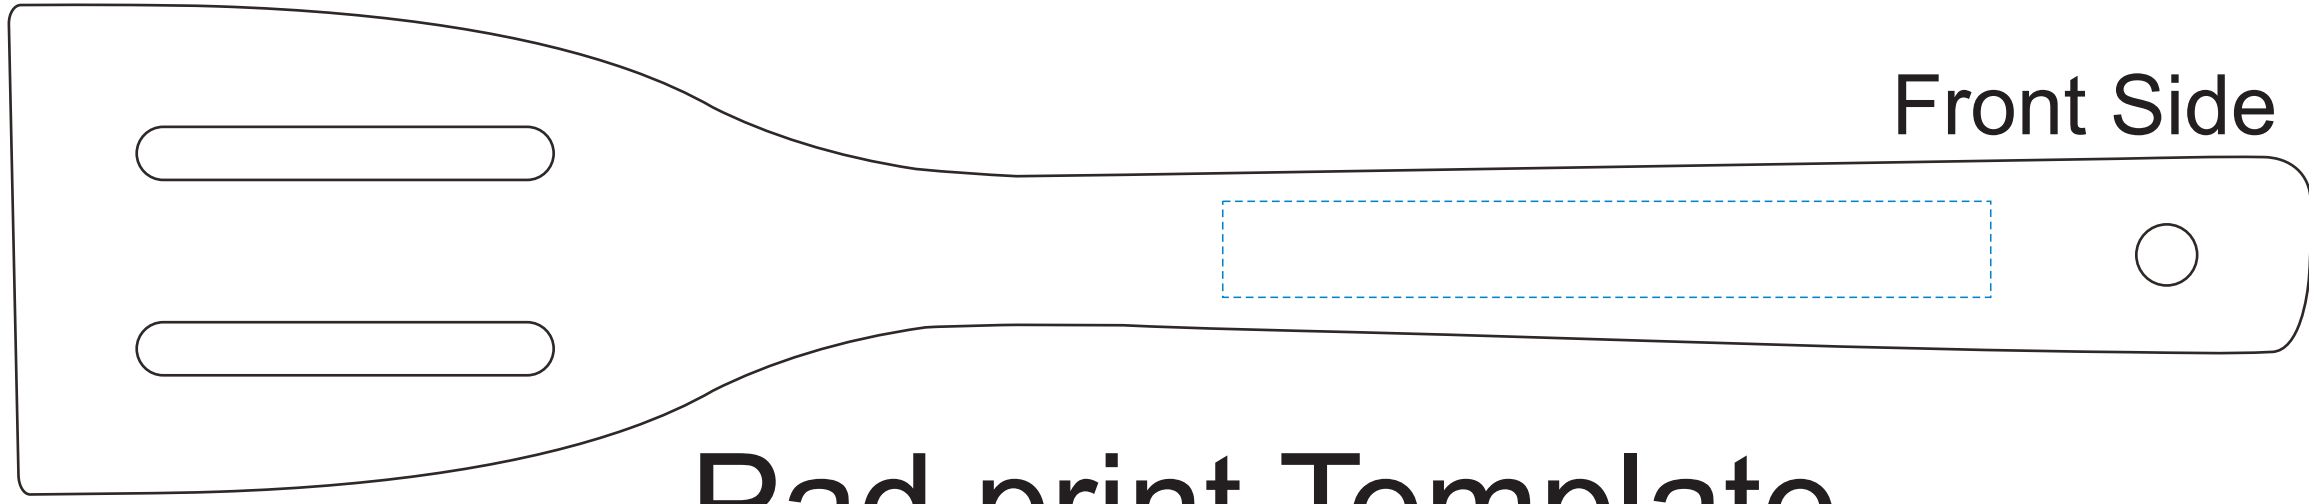

Product Information

Product Name: Bamboo Spatula **Item #** 1395
Imprint Area: Front or Back Laser: 3"H x 1 1/2"W
Front or Back Pad Print: 4"H x 1/2"W

Minimum Line Thickness
1 pts
Inverted 1.5 pts

Minimum Point Size
Aa Bb Cc Dd Ee Ff Gg Hh Ii Jj Kk Ll Mm Nn Oo Pp Qq Rr Ss ... 9 pts
Aa Bb Cc Dd Ee Ff Gg Hh Ii Jj Kk Ll Mm Nn Oo Pp Qq Rr Ss ... **Inverted 10 pts** **inverted text only pad print**

Font Style on small text size
Arial Regular or any light type font ☒ **BOLD** fonts tend to close the eye of the letters ☒

Due to product material, small text and details are not recommended.

Halftones ☒

Vibrant Color ☒

Number of Ink Colors Available
Two Color Spot Max
or
Laser Engrave

Front Side