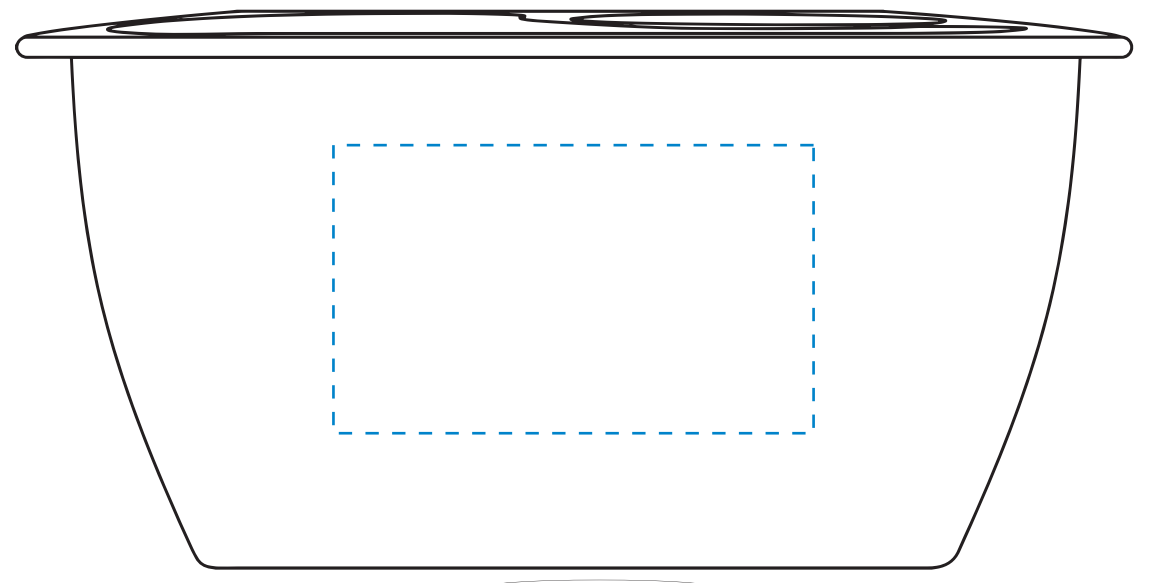

Product Information

Product Name: Dip-It Snack Bowl

Item # 1384

Imprint Area: Each Side: 1 1/2"H x 2 1/2"W Bottom: 1/2"H x 2 1/2"W

Side 2

Side 1

Location: Bottom

Minimum Line Thickness
0.5 pts
Inverted 1 pts

Minimum Point Size
5 pts
Inverted 7 pts

Font Style on small text size
Arial Regular or any light type font
Aa Bb Cc Dd Ee Ff Gg Hh Ii Jj Kk Ll Mm Nn Oo Pp Qq Rr Ss Tt Uu Vv Ww Xx Yy Zz
BOLD fonts tend to close the eye of the letters
Aa Bb Cc Dd Ee Ff Gg Hh Ii Jj Kk Ll Mm Nn Oo Pp Qq Rr Ss Tt Uu Vv Ww Xx Yy Zz

Halftones
✓

Vibrant Color
✗

Number of Ink Colors Available
Four Color Spot Max