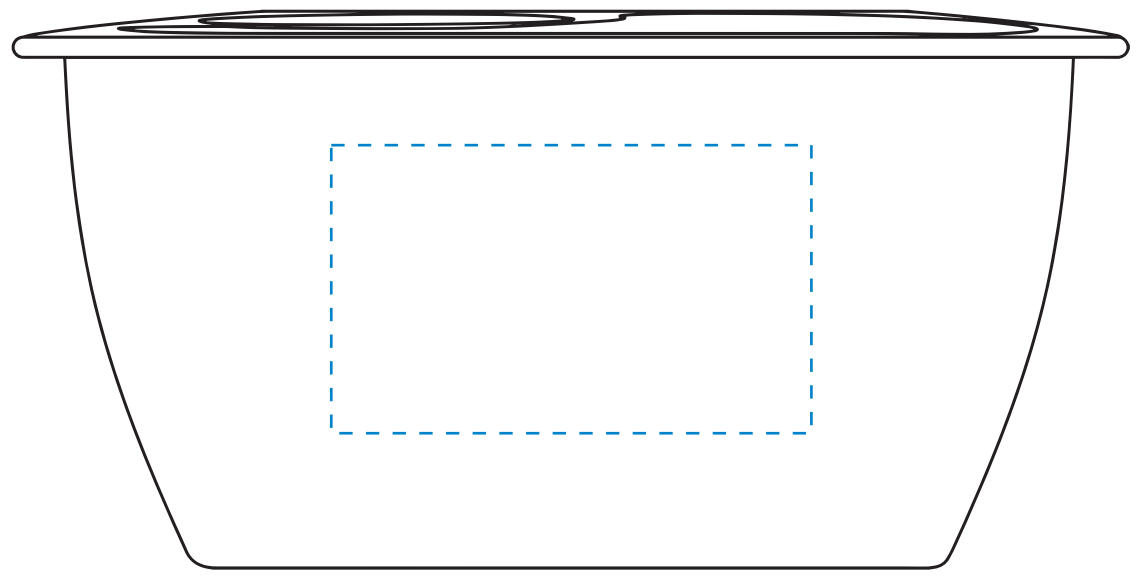

Product Information

Product Name: Dip-It Snack Bowl

Item # 1384

Imprint Area: Each Side: 1 1/2"H x 2 1/2"W Bottom: 1/2"H x 2 1/2"W

Side 2

Side 1

Location: Bottom

Minimum Line Thickness
0.5 pts
Inverted 1 pts

Minimum Point Size
5 pts
Inverted 7 pts

Font Style on small text size
Arial Regular or any light type font
Aa Bb Cc Dd Ee Ff Gg Hh Ii Jj Kk Ll Mm Nn Oo Pp Qq Rr Ss Tt Uu Vv Ww Xx Yy Zz
BOLD fonts tend to close the eye of the letters
Aa Bb Cc Dd Ee Ff Gg Hh Ii Jj Kk Ll Mm Nn Oo Pp Qq Rr Ss Tt Uu Vv Ww Xx Yy Zz

Halftones
✓

Vibrant Color
✗

Number of Ink Colors Available
Four Color Spot Max