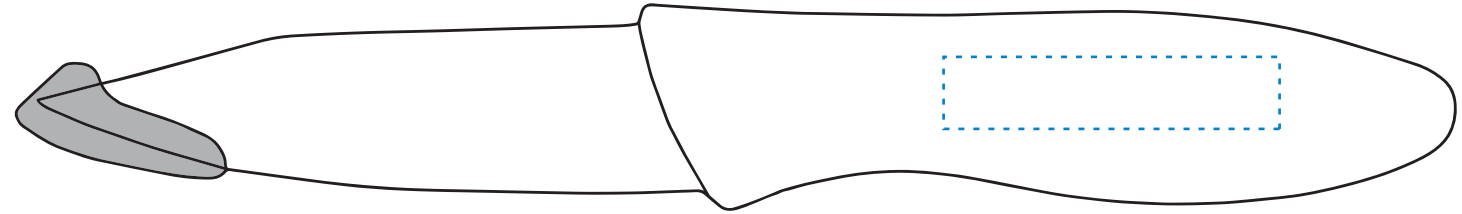

Product Information

Product Name: Cut-It Board & Pairing Set

Item # 1383

Imprint Area: Front or Back - Knife: 3/8"H x 1 3/4"W

Minimum Line Thickness
0.5 pts

Inverted 1 pts

Minimum Point Size
5 pts

Inverted 7 pts

Font Style on small text size

Arial Regular or any light type font

BOLD fonts tend to close the eye of the letters

Halftones

✓

Vibrant Color

✗

Number of Ink Colors Available

Four Color Spot Max

Imprint Only on Knife